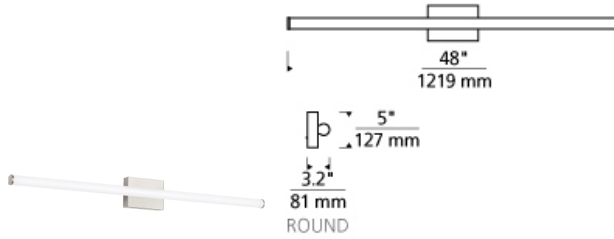

Lufe Round 48 Bath

DESCRIPTION

When a sleek, contemporary solution is in order, the Lufe Round cylindrical linear vanity bath light by Tech Lighting is the answer. Its soft, energy efficient integrated LED light delivers 2700K or 3000K at 90 CRI. The lighting fixture's rounded backplate cleanly cradles the Frosted Acrylic lens and complements the circular end caps along with cleverly hidden hardware to finish the look. The Lufe Round bath light comes in a choice of either a Polished Chrome or a Satin Nickel finish. Lufe Round is 5" high with a 3.2" extension, making it ADA compliant, and it's available in three lengths. 24", 36" and 48". All are damp-rated and dimmable. LED includes 46.9 watt 3444 delivered lumens 90 CRI 2700K or 3000K LED module. Dimmable with a low-voltage electronic dimmer. Mounts vertically or horizontally. ADA compliant. 120v or 277v.

WEIGHT

3-3.5lb / 1.36-1.59kg ±

satin nickel

ORDERING INFORMATION

700BCLUF	SHAPE OR SIZE	LENGTH (A)	FINISH	LAMP
R	ROUND	48 48"	C CHROME S SATIN NICKEL	-LED927 INTEGRATED LED 90 CRI 2700K 120V -LED927-277 INTEGRATED LED 90 CRI 2700K 277V -LED930 INTEGRATED LED 90 CRI 3000K 120V -LED930-277 INTEGRATED LED 90 CRI 3000K 277V