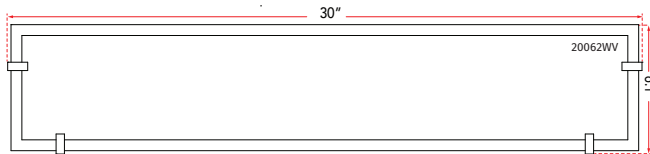

ABRA MODEL **20062WV-CH**

30" Frosted Flat Panel Glass Vanity-Wall Fixture with High Output Dimmable LED

FAMILY NAME **Matrix**

UPC **00858083007306**

Side Elevation

FIXTURE MATERIAL				FIXTURE DIMENSIONS IN INCHES										
Frame Material	Finishes Available	Diffuser Type	Diffuser Finish	Diameter	Height	o.a.h	Width	Length	Ext	Weight	ADA	Location	Rating	Compliance
Metal	CH-Chrome	Glass	Frosted		6.1	6.1		30	1.6	8	Compliant	Wall Mount only	Damp Location	cETLus
LAMPING										Compatible Dimmers	Junction Box Type	SUPPLIED		
Lamp Type	Lamp qty	Wattage	Max Wattage	Base	Kelvin	CRI	Initial Lumen's	Delivered Lumen's	Voltage		Standard 4 x 4 Octagon Box			
LED	1	48w	48w	Solid State Module	3000k	90+	4080	2856 estimated	120v	SPECIAL NOTES				