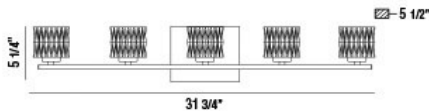

GUELPH, 32" VANITY LIGHT

PRODUCT DETAILS

No.	:	34162-019
Product Color	:	CHROME
Product Material	:	METAL
Shade / Accent Colour	:	CLEAR
Shade / Accent Material	:	GLASS
Width	:	31.75"
Height	:	5.25"
Ext	:	5.5"
Weight	:	6.2lbs

LIGHT SOURCE DETAILS

Light Source Type	:	INTEGRATED LED
Input Voltage	:	120V
Bulb Voltage	:	120V
Total Wattage	:	30W
Total Lumen	:	1440lm
Kelvin	:	3000K
CRI	:	90+
Dimmable	:	Yes

Options Available

ITEM NO.	FINISH	SHADE
34162-019	CHROME	CLEAR

TECHNICAL DETAILS

Canopy / Backplate Length	:	6.5"
Canopy / Backplate Height	:	1.25"
Canopy / Backplate Width	:	5"
Mounting	:	Up
Location	:	DAMP
Approval	:	

PROJECT INFORMATION

 Job Name: Date: Type:

 Comments: