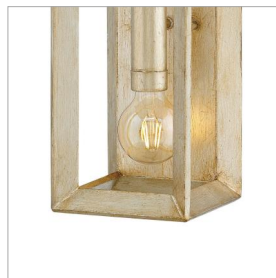

TINSLEY

3102SL

TWO LIGHT SCONCE

Sleek and sophisticated, Tinsley gracefully blends updated traditional elements with Art Deco flair. These artfully crafted designs impart a soft yet dramatic statement in a luxurious Silver Leaf finish.

DETAILS	
FINISH:	Silver Leaf
MATERIAL:	Steel
DIMMABLE:	No

DIMENSIONS	
WIDTH:	7.3"
HEIGHT:	17.3"
WEIGHT:	5.5lb
BACK PLATE:	6.75"W X 17"H
EXTENSION:	7.3"
TOP TO OUTLET:	8.75"

LIGHT SOURCE	
LIGHT SOURCE:	LED Lamp, Socket
WATTAGE:	2-10w Med. LED, 100w Equiv. or 2-100w Med.
VOLTAGE:	120v

SHIPPING	
CARTON LENGTH:	10
CARTON WIDTH:	10
CARTON HEIGHT:	21
CARTON WEIGHT:	7

PRODUCT DETAILS:

- Suitable for use in dry (indoor) locations as defined by NEC and CEC. Meets United States UL Underwriters Laboratories & CSA Canadian Standards Association Product Safety Standards
- Ideal for vintage filament bulbs (not included)
- Ideal for globe style bulbs (not included)
- Merging the best of traditional and modern elements, with a sophisticated and streamlined silhouette perfect for any space
- Luxurious gold finish with opulent sheen

HINKLEY

HINKLEY
33000 Pin Oak Parkway
Avon Lake, OH 44012

PHONE: (440) 653-5500
Toll Free: 1 (800) 446-5539

hinkley.com