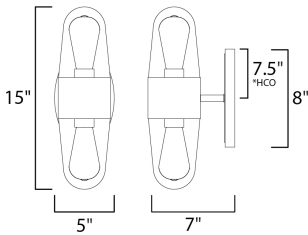

LAMPING

INPUT VOLTAGE : 120V
LUMENS : 0 Rated
BULB : 2 x 60W Incandescent E26 Medium , 120W Total
BULB INCLUDED : (Included)
DIMMABLE : Yes
LIGHTING_DIRECTION : Up/Down