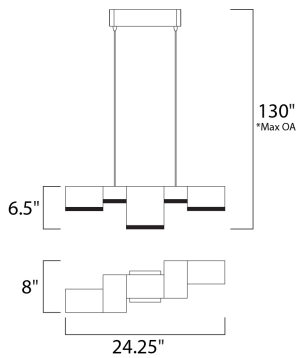

*max overall height

MEASUREMENTS

DIMENSION : 24.25" L x 8" W x 6.5" H
 MAX OAH : 130" OAH
 HANGING WEIGHT : 4.5 lb

LAMPING

INPUT VOLTAGE : 120V
 LUMENS : 2,520 Rated
 BULB : 5 x 7.2W LED PCB Integrated , 36W Total
 BULB INCLUDED : (Integrated)
 DIMMABLE : Triac CL
 CRI : 80+ CRI
 COLOR_TEMP : 3000K