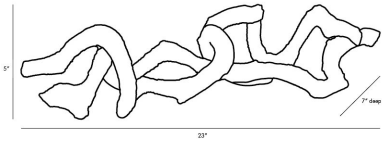

## TANZANIA SCULPTURE

9652

H: 5 IN, W: 23 IN, D: 7 IN

Antique Gold

Contract Suitable As Is

Deliver an artistic narrative to a tablespace with this interpretive sculpture. Resin is sculpted into intertwining vine-like pieces to create an abstract work of art. The writhed objects are free in form and are finished in antique gold for an elevated look. finish will vary.

### DIMENSIONS

Foot Print	W: 23 IN, D: 7 IN
------------	-------------------