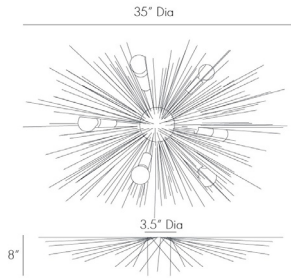

ARTERIO S

ROXANNE FLUSH MOUNT

89970
H: 8 IN, Dia: 35.00 IN
Polished Nickel
Contract Suitable As Is

This eight-light, polished nickel flush mount chandelier re-imagines the Zanadoo starburst in a manner that works perfectly in smaller rooms. The result still has a beautiful light and shadow effect on the walls and ceiling. Shown with small tubular bulbs. Damp-rated, although limited covered outdoor conditions may affect finish.

APPEARANCE

Material	Steel
Material Type	Plated
Finish	Polished Nickel
Top Coat/Sealant	true
Link	Welded

DIMENSIONS

Minimum Hanging Height	8 IN
Maximum Hanging Height	8 IN
Canopy	Dia: 4.50 IN

WIRING

Rating	Damp
Cord	1 FT, Black, SVT
Socket	8, Type B=-E12 Other
Photographed Bulb	Small Clear Tubular Bulb
Maximum Watt	40
Voltage	110-120 V