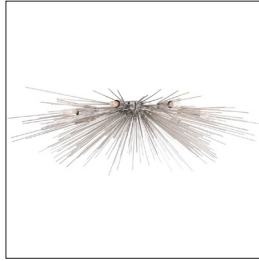

ARTERIO S

ROXANNE FLUSH MOUNT

89970
H: 8 IN, Dia: 35.00 IN
Polished Nickel
Contract Suitable As Is

This eight-light, polished nickel flush mount chandelier re-imagines the Zanadoo starburst in a manner that works perfectly in smaller rooms. The result still has a beautiful light and shadow effect on the walls and ceiling. Shown with small tubular bulbs. Damp-rated, although limited covered outdoor conditions may affect finish.

APPEARANCE

Material	Steel
Material Type	Plated
Finish	Polished Nickel
Top Coat/Sealant	true
Link	Welded

DIMENSIONS

Minimum Hanging Height	8 IN
Maximum Hanging Height	8 IN
Canopy	Dia: 4.50 IN

WIRING

Rating	Damp
Cord	1 FT, Black, SVT
Socket	8, Type B=-E12 Other
Photographed Bulb	Small Clear Tubular Bulb
Maximum Watt	40
Voltage	110-120 V