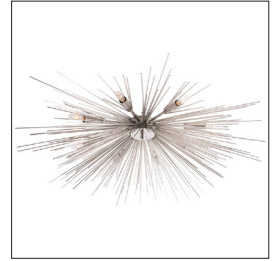

ARTERIO S

ROXANNE FLUSH MOUNT

89970
H: 8 IN, Dia: 35.00 IN
Polished Nickel
Contract Suitable As Is

This eight-light, polished nickel flush mount chandelier re-imagines the Zanadoo starburst in a manner that works perfectly in smaller rooms. The result still has a beautiful light and shadow effect on the walls and ceiling. Shown with small tubular bulbs. Damp-rated, although limited covered outdoor conditions may affect finish.

APPEARANCE

Material	Steel
Material Type	Plated
Finish	Polished Nickel
Top Coat/Sealant	true
Link	Welded

DIMENSIONS

Minimum Hanging Height	8 IN
Maximum Hanging Height	8 IN
Canopy	Dia: 4.50 IN

WIRING

Rating	Damp
Cord	1 FT, Black, SVT
Socket	8, Type B=-E12 Other
Photographed Bulb	Small Clear Tubular Bulb
Maximum Watt	40
Voltage	110-120 V