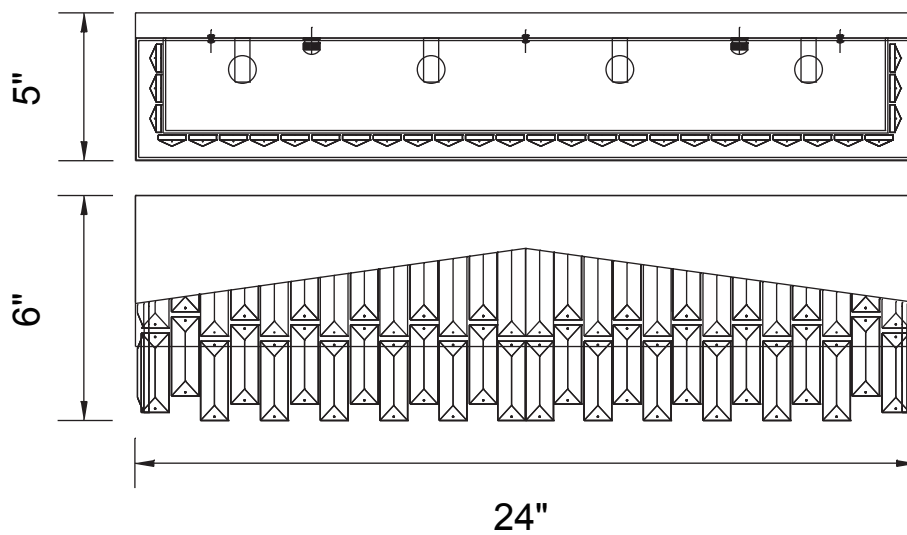

PROJECT: _____
 FIXTURE TYPE: _____
 LOCATION: _____
 CONTACT/PHONE: _____

Item	5674W24C-B
Collection	HAVELY
Finish	Chrome
Glass	-----
Crystal	Clear
Input	120V AC,60HZ,AC

Shade	-----
Length/Dia.	24"
Width/Ext.	5"
Height	6"
Maximum	6"
Lumens	-----

Light Source	G9
Bulb Info.	4x40W
Included	-----
Dimmable	Yes
Color	-----
Weight	