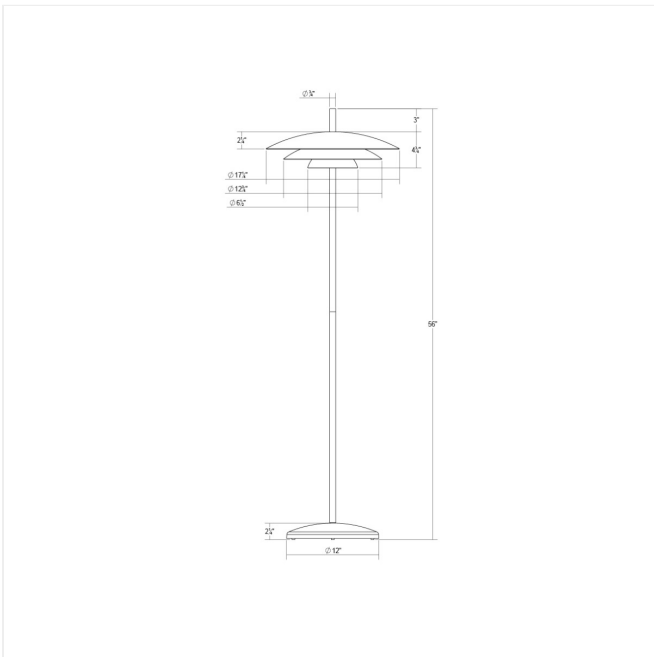

Project:

Shells Small Floor Lamp Spec Sheet

SKU: 3544.14

A refreshing take on 1960s Scandinavian design, the Shells Floor Lamp reveals soft LED illumination between—and reflected by—stacked, gracefully arched layered forms. This signature piece brings light and scale to an intimate space with a sophisticated Mid-century style.

Complement this Studio Exclusive Shells Floor Lamp with the [Shells Pendant](#) and [Shells Table Lamp](#).

Learn more: <https://sonnemanlight.com/shells-floor-lamp>

Type #:

Dimensions

Height:	56"
Diameter:	17.25"
Canopy/Backplate/Base:	12"
Size:	Small
Canopy/Backplate/Base Height:	2"