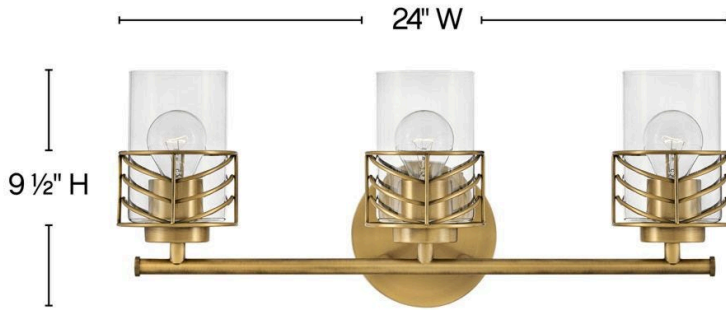

DELLA

50263LCB

THREE LIGHT VANITY

Della's unique chevron design casts beautiful shadows through clear glass. Transitional in style, Della is at home within a wide variety of décors - from bohemian to vintage mid-century to updated traditional. Available in a classic Black or a Lacquered Brass finish, this artistic family exudes stylish flair.

DETAILS	
FINISH:	Lacquered Brass
MATERIAL:	Steel
GLASS:	Clear
DIMMABLE:	No

DIMENSIONS	
WIDTH:	24"
HEIGHT:	9.5"
WEIGHT:	6.5lb
BACK PLATE:	6.5" Dia.
EXTENSION:	6.5"
TOP TO OUTLET:	6.5"

LIGHT SOURCE	
LIGHT SOURCE:	LED Lamp
WATTAGE:	3-12w Med. LED, 100w Equiv.
VOLTAGE:	120v

SHIPPING	
CARTON LENGTH:	26.4
CARTON WIDTH:	8.3
CARTON HEIGHT:	11.6
CARTON WEIGHT:	8.5

- Mounting hardware is hidden on the backplate to ensure a clean silhouette
- Fixture can be mounted either up or down
- Suitable for use in damp locations as defined by NEC and CEC. Meets United States UL Underwriters Laboratories & CSA Canadian Standards Association Product Safety Standards
- Ideal for vintage filament bulbs (not included)
- Merging the best of traditional and modern elements, with a sophisticated and streamlined look
- Classic gleaming light brass finish