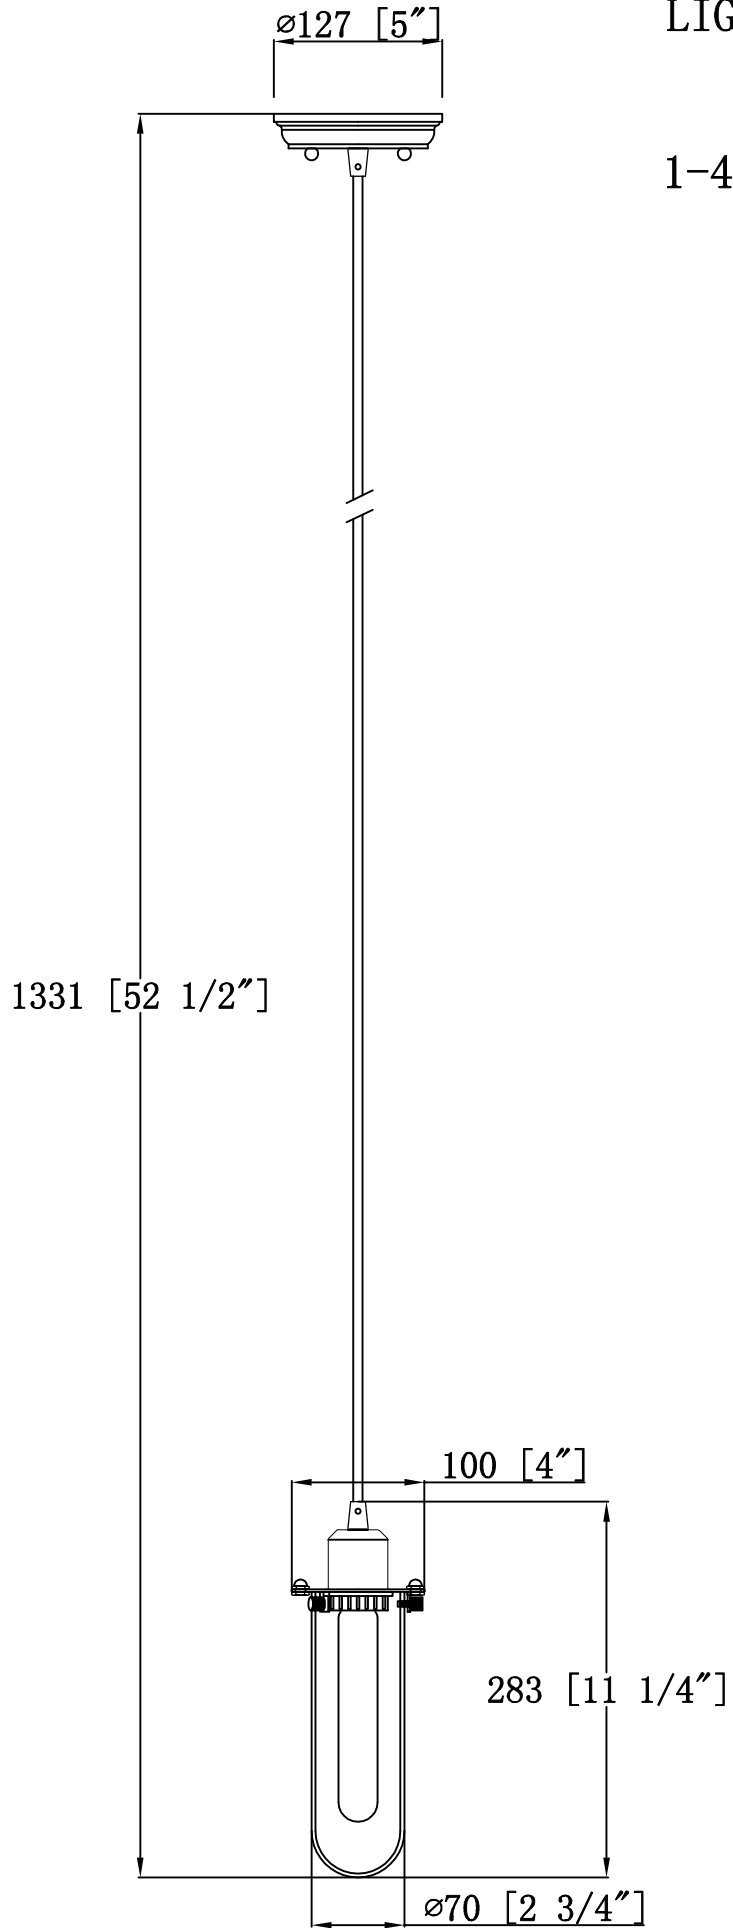

ITEM#: 228-SN-CL  
228-SN-W  
228-OB-CL  
228-OB-W

INNOVATIONS  
LIGHTING

1-40W MED

PROJECT:

TYPE: