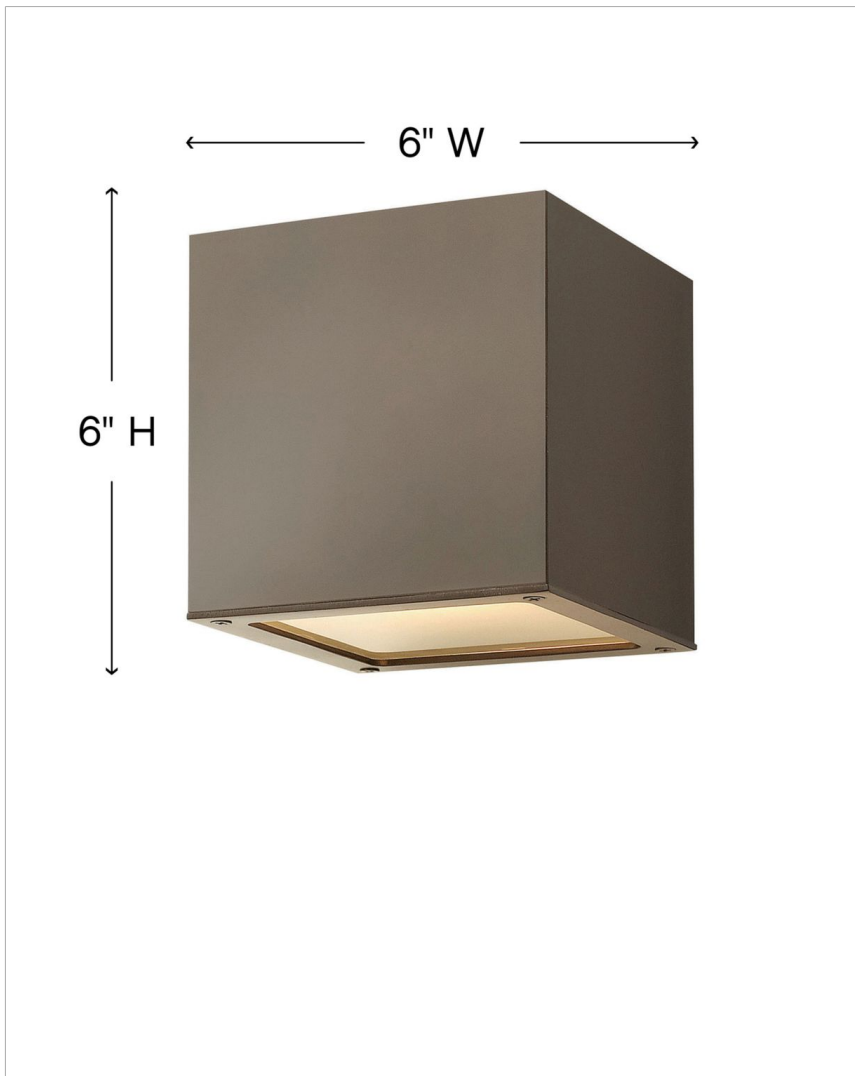

KUBE

1768BZ

SMALL DOWN LIGHT WALL MOUNT LANTERN

A collection of sleek designs, Kube's contemporary style featuring solid aluminum construction provides a chic, minimalist statement to complement a variety of exteriors.

DETAILS	
FINISH:	Bronze
MATERIAL:	Aluminum
GLASS:	Etched Lens
DIMMABLE:	YES, 0-10V TYPE DIMMER ONLY

DIMENSIONS	
WIDTH:	6"
HEIGHT:	6"
WEIGHT:	3.5lb
BACK PLATE:	4.5" Sq.
EXTENSION:	6.8"
TOP TO OUTLET:	3"

LIGHT SOURCE	
LIGHT SOURCE:	Integrated LED
LED NAME:	LC1-60
VOLTAGE:	120v/277v
COLOR TEMP:	3000
LUMENS:	600
CRI:	96
INCANDESCENT EQUIVALENCY:	1 x 60w
DIMMABLE:	YES, 0-10V TYPE DIMMER ONLY

SHIPPING	
CARTON LENGTH:	8.5
CARTON WIDTH:	8.5
CARTON HEIGHT:	9.5
CARTON WEIGHT:	4