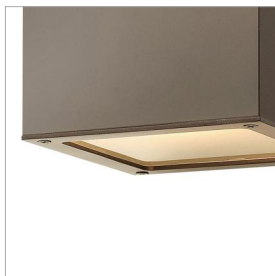

KUBE

1768BZ

SMALL DOWN LIGHT WALL MOUNT LANTERN

A collection of sleek designs, Kube's contemporary style featuring solid aluminum construction provides a chic, minimalist statement to complement a variety of exteriors.

DETAILS	
FINISH:	Bronze
MATERIAL:	Aluminum
GLASS:	Etched Lens
DIMMABLE:	YES, 0-10V TYPE DIMMER ONLY

DIMENSIONS	
WIDTH:	6"
HEIGHT:	6"
WEIGHT:	3.5lb
BACK PLATE:	4.5" Sq.
EXTENSION:	6.8"
TOP TO OUTLET:	3"

LIGHT SOURCE	
LIGHT SOURCE:	Integrated LED
LED NAME:	LC1-60
VOLTAGE:	120v/277v
COLOR TEMP:	3000
LUMENS:	600
CRI:	96
INCANDESCENT EQUIVALENCY:	1 x 60w
DIMMABLE:	YES, 0-10V TYPE DIMMER ONLY

SHIPPING	
CARTON LENGTH:	8.5
CARTON WIDTH:	8.5
CARTON HEIGHT:	9.5
CARTON WEIGHT:	4

PRODUCT DETAILS:

- Suitable for use in wet (outdoor direct rain) locations as defined by NEC and CEC. Meets United States UL Underwriters Laboratories & CSA Canadian Standards Association Product Safety Standards
- Fixture is Dark Sky compliant and engineered to minimize light glare upward into the night sky
- Equipped with 120/277V universal driver.
- 2-year finish warranty
- LED components carry a 5-year limited warranty
- Bold lines and a clean, minimalist style complement contemporary architecture