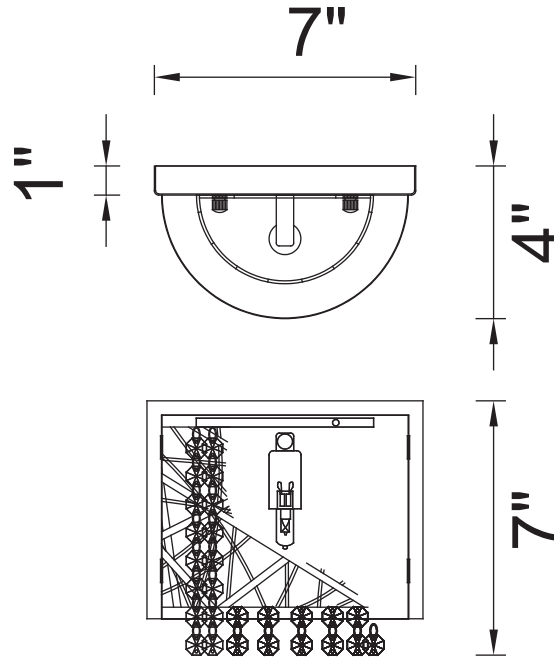

PROJECT: _____
 FIXTURE TYPE: _____
 LOCATION: _____
 CONTACT/PHONE: _____

Item	5008W7ST-R-1
Collection	ETERNITY
Finish	Stainless Steel
Glass	-----
Crystal	Clear
Input	120V AC,60HZ,AC

Shade	-----
Length/Dia.	7"
Width/Ext.	4"
Height	7"
Maximum	-----
Lumens	-----

Light Source	G9
Bulb Info.	1×40W
Included	-----
Dimmable	Yes
Color	-----
Weight	