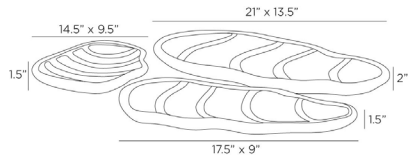

ARTERIOS

CHESAPEAKE TRAYS, SET OF 3

AYC01

Ivory

Contract Suitable As Is

Inspired by seashells gathered by the shore, our free-form trays have their own natural beauty. Crafted of ivory ricestone composite with a hand-shaped aesthetic, these uniquely shaped accessories can be staged together or styled separately. Finish will vary.

APPEARANCE

Material	Ricestone
Material Type	Composite
Finish Will Vary	true
Top Coat/Sealant	true

DIMENSIONS

Foot Print Large	W: 12 IN, D: 5 IN
Foot Print Medium	W: 9.5, Dia: 6.00 IN, D: 3
Foot Print Small	W: 7.5 IN, Dia: 6.00 IN, D: 3 IN

SHIPPING

Product Weight	7.8 LBS
Gross Weight 1	29 LBS
Shipping Box 1	H: 17.75 IN, L: 9 IN, W: 25.25 IN

CONTRACT

Contract Suitable	true
-------------------	------