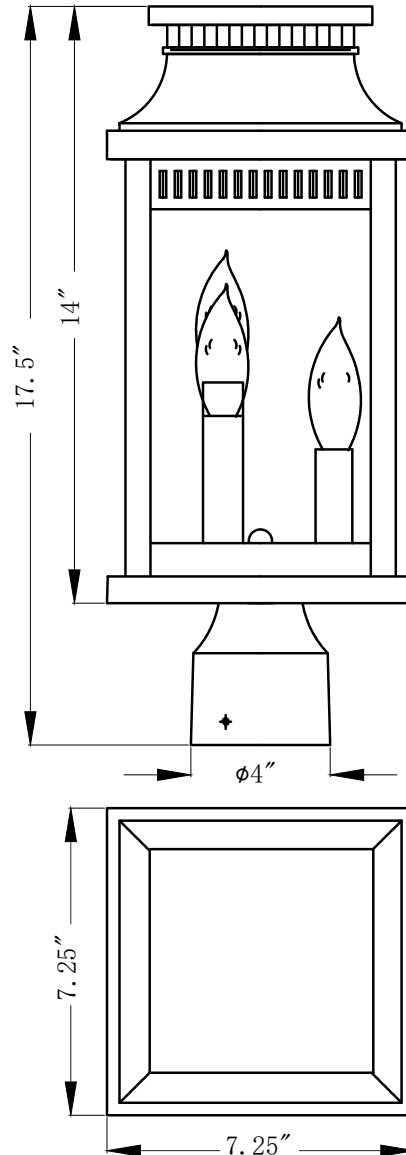

PROJECT: _____

FIXTURE TYPE: _____

LOCATION: _____

CONTACT/PHONE: _____

Item	0418PT7S-3
Collection	
Finish	Black
Glass	Air bubble
Crystal	-----
Input	120V AC,60HZ,AC

Shade	-----
Length/Dia.	7.25"
Width/Ext.	7.25"
Height	17.5"
Maximum	17.5"
Lumens	-----

Light Source	E12
Bulb Info.	3×60W
Included	-----
Dimmable	No
Color	-----
Weight	