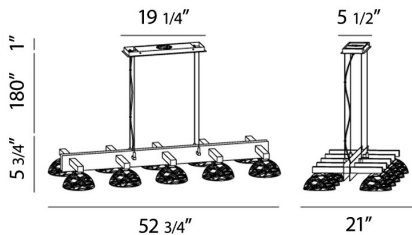

## CARAMICO, 53" LINEAR CHANDELIER

### PRODUCT DETAILS

No.	:	28139-010
Product Color	:	CHROME
Product Material	:	METAL
Shade / Accent Colour	:	CLEAR
Shade / Accent Material	:	HANDMADE GLASS
Length	:	52.75"
Width	:	21"
Height	:	5.75"
Overall Height	:	186.75"
Weight	:	31.3lbs

### TECHNICAL DETAILS

Light Direction	:	Down
Hanging Support Type	:	AIRCRAFT CABLE
Hanging Support Length	:	180"
Canopy / Backplate Length	:	19.25"
Canopy / Backplate Height	:	1"
Canopy / Backplate Width	:	5.5"
Adjustable Lamp Head	:	No
Location	:	DRY
Approval	:	