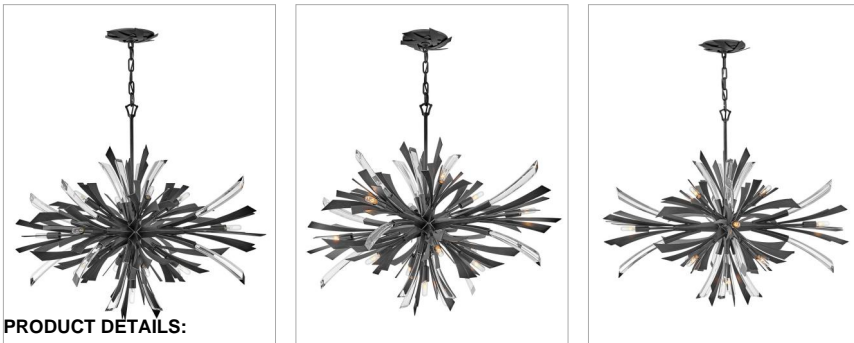

VIDA

FR40906BGR

LARGE SINGLE TIER CHANDELIER

Vida's modern design bursts with a flourishing style that is both highly dramatic and finely sculpted. A statement piece with crystal accents and unique canopy detailing, Vida injects a thrilling dash of contemporary inspiration to its surroundings.

DETAILS	
FINISH:	Brushed Graphite
MATERIAL:	Steel
SLOPE DEGREE:	90
DIMMABLE:	YES, WITH DIMMABLE LAMP (NOT INCLUDED)

DIMENSIONS	
WIDTH:	36"
HEIGHT:	27.8"
DEPTH:	27.8
WEIGHT:	24.3lb

LIGHT SOURCE	
LIGHT SOURCE:	Socketed
WATTAGE:	13-5w Cand. LED, 60w Equiv.
VOLTAGE:	120v

MOUNTING	
CANOPY:	6.5" Dia.
LEAD WIRE:	1 X 144"

SHIPPING	
CARTON LENGTH:	32.5
CARTON WIDTH:	32.5
CARTON HEIGHT:	28
CARTON WEIGHT:	41.8

PRODUCT DETAILS:

- This item may be hung on a sloped ceiling
- Suitable for use in dry (indoor) locations as defined by NEC and CEC. Meets United States UL Underwriters Laboratories & CSA Canadian Standards Association Product Safety Standards.
- Merging the best of traditional and modern elements with a sophisticated and streamlined look