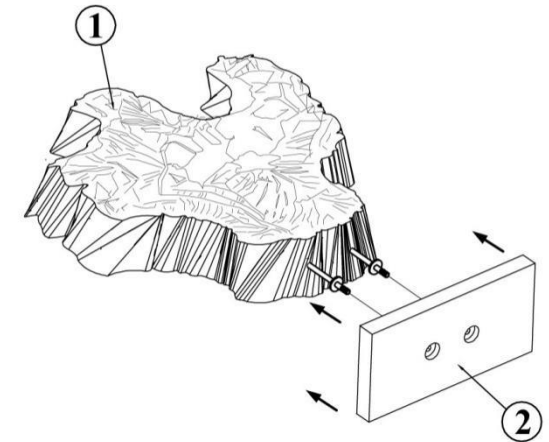

PARTS AND HARDWARE.

NOTES.

Thank you for purchasing this quality product! Be sure the check all packing material carefully for small part that may have come loose inside the carton during shipping.

Caution: This product contains marble stone components, take extra care to ensure breakage does not occur.

STEP 1.

STEP 2.

STEP 3.

STEP 4.