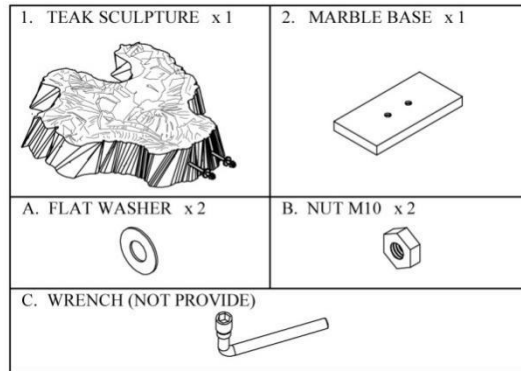

MOE'S

home collection

ASSEMBLY INSTRUCTIONS.

DAX NATURAL TEAK SCULPTURE

EI-1049-24

THANK YOU FOR YOUR PURCHASE!

PARTS AND HARDWARE.

NOTES.

Thank you for purchasing this quality product! Be sure the check all packing material carefully for small part that may have come loose inside the carton during shipping.

Caution: This product contains marble stone components, take extra care to ensure breakage does not occur.