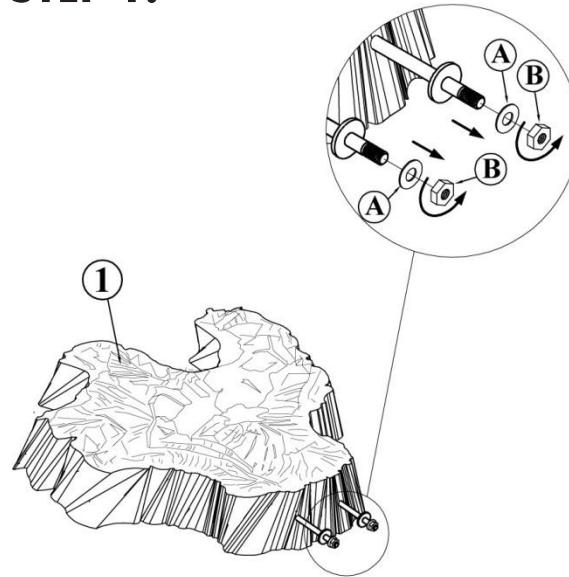

PARTS AND HARDWARE.

NOTES.

Thank you for purchasing this quality product! Be sure the check all packing material carefully for small part that may have come loose inside the carton during shipping.

Caution: This product contains marble stone components, take extra care to ensure breakage does not occur.

STEP 1.

STEP 2.

STEP 3.

STEP 4.