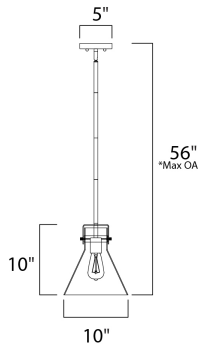

**PRODUCT DESCRIPTION**

This nautical-inspired bath vanity features Clear Seedy glass cones suspended by a yoke frame finished in Polished Chrome. The clear glass offers abundant lighting and compliments the styling of the fixture. Make it a more industrial look by adding filament E26 light bulbs.

\*max overall height

**MEASUREMENTS**

- DIMENSION : 10" L x 10" W x 56" H
- MAX OAH : 56" OAH
- CANOPY : 5" W x 1" H x 5" L
- HANGING WEIGHT : 4.84 lb

**LAMPING**

- INPUT VOLTAGE : 120V
- LUMENS : 0 Rated
- BULB : 1 x 60W Incandescent E26 Medium , 60W Total
- BULB INCLUDED : (Not Included)
- DIMMABLE : Yes