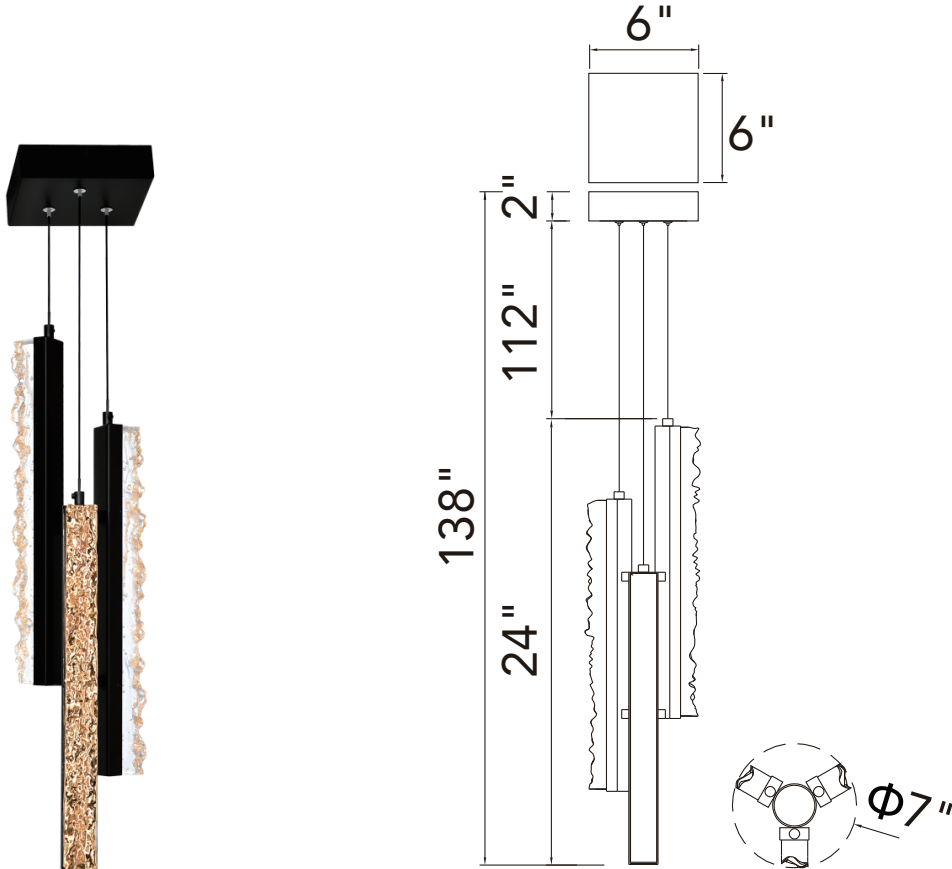

PROJECT: _____
 FIXTURE TYPE: _____
 LOCATION: _____
 CONTACT/PHONE: _____

Item	1588P6-3-101	Shade Color	-----	Lumens	1560
Collection	STAGGER	Min Assembled Height	26"	Light Source	LED
Category	Mini Pendant	Max Assembled Height	138"	Bulb Info.	30W
Finish	Black	Width	-----	Included	-----
Glass	Clear	Length	-----	Dimmable	Yes
Crystal	-----	Diameter	Φ7"	Colour Temp	3000K
Acrylic	-----	Input	120V AC,60HZ,AC	Weight	12.364Lbs