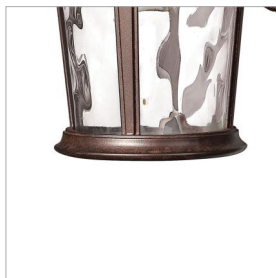

WINDSOR

1890RK

EXTRA SMALL WALL MOUNT LANTERN

Windsor combines elegant details and decorative cast detailing into its cast aluminum construction. The River Rock finish and clear water glass add to its majestic style.

DETAILS	
FINISH:	River Rock
MATERIAL:	Aluminum
GLASS:	Clear Water Glass
DIMMABLE:	YES, WITH DIMMABLE LAMP (NOT INCLUDED)

DIMENSIONS	
WIDTH:	7"
HEIGHT:	12.5"
WEIGHT:	5lb
BACK PLATE:	5.75"W X 8"H
EXTENSION:	8.3"
TOP TO OUTLET:	5"

LIGHT SOURCE	
LIGHT SOURCE:	Socketed
WATTAGE:	1-12w Med. LED, 75w Equiv.
VOLTAGE:	120v

SHIPPING	
CARTON LENGTH:	9.3
CARTON WIDTH:	9
CARTON HEIGHT:	14.5
CARTON WEIGHT:	6

PRODUCT DETAILS:

- Suitable for use in wet (outdoor direct rain) locations as defined by NEC and CEC. Meets United States UL Underwriters Laboratories & CSA Canadian Standards Association Product Safety Standards
- Our Estate Collections boast a breadth of fixtures defined by coordinating composition, enduring architecture, and time-honored craftsmanship, designed to meet the needs of expansive properties with extended outdoor living spaces. From the entrance of your driveway to the depths of your backyard, these collections provide cohesive design for stately exteriors.
- 2-year finish warranty
- Classic lines and heritage details complement traditional architecture