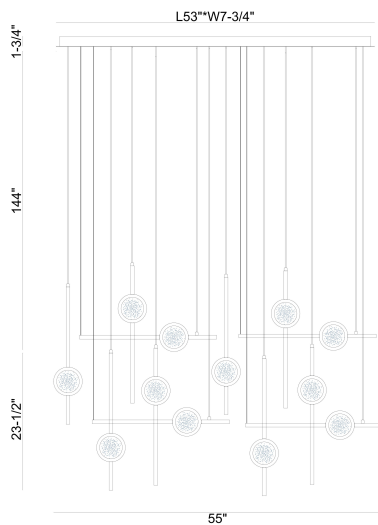

## BARLETTA, 12-LIGHT 53IN INTEGRATED LED GRAND CHANDELIER

### PRODUCT DETAILS

No.	:	47256-019
Product Color	:	ANODIZED GOLD
Product Material	:	BLACK
Shade / Accent Colour	:	CLEAR
Shade / Accent Material	:	GLASS
Length	:	53"
Width	:	7.75"
Height	:	23.5"
Weight	:	59.5LBS
Shade Diameter	:	5"

### LIGHT SOURCE DETAILS

Light Source Type	:	INTEGRATED LED
Bulb Voltage	:	24V
Total Wattage	:	72W
Delivered Lumens	:	3049LM
Kelvin	:	3500K
CRI	:	90
Dimmable	:	YES

### TECHNICAL DETAILS

Hanging Support Type	:	WIRE
Canopy / Backplate Length	:	53"
Canopy / Backplate Height	:	1.5"
Canopy / Backplate Width	:	7.75"
IP Rating	:	IP22
Beam Angle	:	360