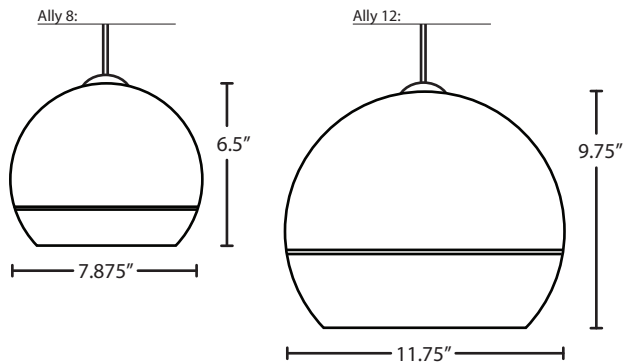

ALLY 8 / 12

120V PENDANTS

location:
DAMP

SPECIFICATIONS:

DESCRIPTION

Cord-hung pendant with glass diffuser.

LAMPING

Standard: 60W Medium-based 120V, lamp not included. Dimmable with standard incandescent dimmer (not included).

EDI: 40W Edison Filament Medium-based, 120V, lamp included.

LED Filament: 5W Replaceable LED Filament lamp, 120V, dimmable, 80+ CRI, 2200°K CCT, 450 lumens, 15,000 hours, lamp included.

DIFFUSER

Shade shall be of glass in various decors.

Ally 8: 7.875" Dia. x 6.5" H

Ally 12: 11.75" Dia. x 9.75" H

SUSPENSION

Cord-hung: 10' SVT-type cord, complete with 5" decorative sleeve at the socketholder. Jacket coordinates with metal finish. Plated stamped steel construction. Bronze or Satin Nickel. See next page for mult light options.

MOUNTING

Installs directly to a 4" octagonal ceiling box. Suitable for sloped ceilings.

LABELS

UL or ETL Listed. Suitable for Damp Locations (interior use only).

Consult factory concerning lower wattage labeling for energy requirements.

Project Information:

For ordering information, see next page

All dimensions provided are nominal.
Allowance must be made for dimensional tolerance in handcrafted glasses.

REV 3/18