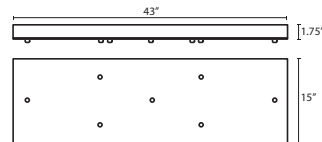

T37V 7 LIGHT BAR CANOPY

- Suitable for sloped ceilings
- Bronze or Satin Nickel
- 14" Dia. shades MAX, with staggered heights