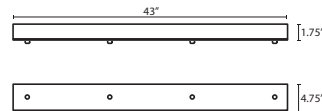

T34V 4 LIGHT BAR CANOPY

- Suitable for sloped ceilings
- Bronze or Satin Nickel
- 20" Dia. shades MAX, with staggered heights