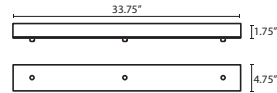

T33V 3 LIGHT BAR CANOPY

- Suitable for sloped ceilings
- Bronze or Satin Nickel
- 20" Dia. shades MAX, with staggered heights