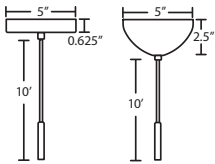

T33V 3 LIGHT BAR CANOPY

- Suitable for sloped ceilings
- Bronze or Satin Nickel
- 20" Dia. shades MAX, with staggered heights

T34V 4 LIGHT BAR CANOPY

- Suitable for sloped ceilings
- Bronze or Satin Nickel
- 20" Dia. shades MAX, with staggered heights

T37V 7 LIGHT BAR CANOPY

- Suitable for sloped ceilings
- Bronze or Satin Nickel
- 14" Dia. shades MAX, with staggered heights

PENDANT OPTIONS:

1JT / 1JC / J MONOPOINT PENDANT CANOPY

- Flat (1JT) or Dome (1JC) Canopy styles. Dome style allows adjustment without cutting cord.
- "J" option is pendant less canopy for multipoint canopy (options to the right)
- Suitable for sloped ceilings
- Cord: 10' SVT, 5" sleeve at socketholder (V Series utilizes SJT-type)
- Bronze or Satin Nickel

ACCESSORIES:

ADDITIONAL STEM SECTIONS:

Additional connecting stems are available to increase overall length, up to 10' max. Telescoping adjustable section allows up to 3" movement.

- T20A-SN** or **T20A-BR** Adj. Section
- T203-SN** or **T203-BR** 3" Section
- T206-SN** or **T206-BR** 6" Section
- T212-SN** or **T212-BR** 12" Section
- T218-SN** or **T218-BR** 18" Section