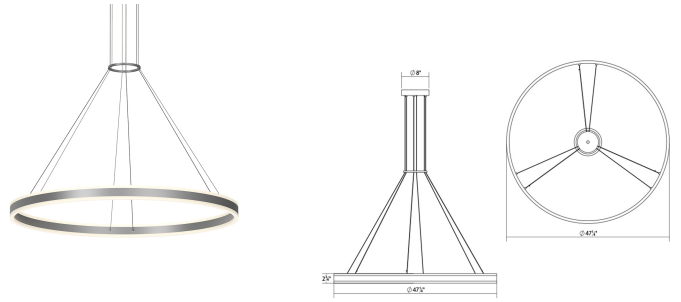

## Double Corona Ring Pendant Spec Sheet

SKU: 2307.16    Learn more at:  
<https://sonnemanlight.com/double-corona-ring-pendant>

Description: Double Corona introduces bidirectional lighting symmetry to the circular profile of Corona, a Sonneman classic. The warm glow of solid cast, frosted acrylic rings radiates LED illumination in both up and down directions, combining balance with geometric perfection. Also available as a [Corona Ring Pendant](#) and [Square Pendant](#).

### Dimensions

Height:	2.75"
Diameter:	47.25"
Canopy/Backplate/Base:	8"
Hanging Details:	6" Adjustable Cable
Size:	48"
Canopy/Backplate/Base Height:	1.75"