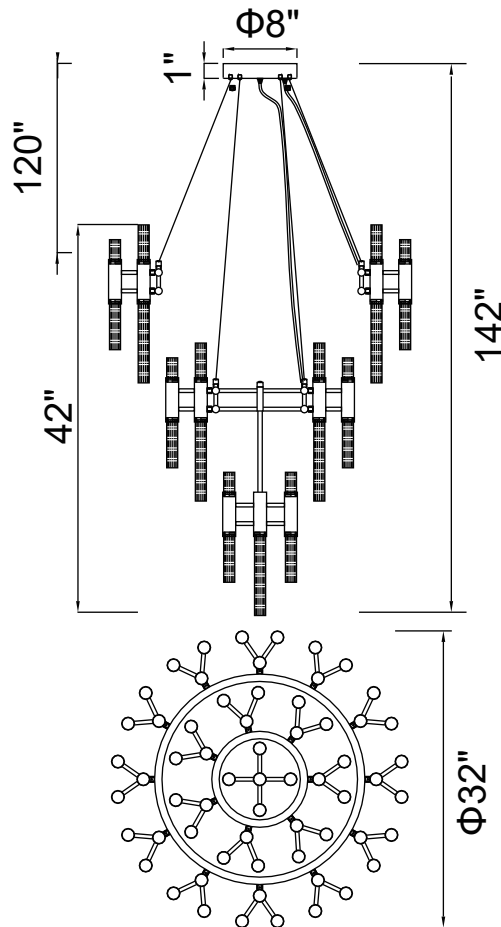

PROJECT: _____

FIXTURE TYPE: _____

LOCATION: _____

CONTACT/PHONE: _____

Item	1120P32-123-602
Collection	ORGUE
Finish	Satin Gold
Glass	Clear
Crystal	-----
Input	120V AC,60HZ,AC

Shade	-----
Length/Dia.	32"
Width/Ext.	32"
Height	42"
Maximum	142"
Lumens	-----

Light Source	LED G9
Bulb Info.	123×5W
Included	-----
Dimmable	Yes
Color	-----
Weight	