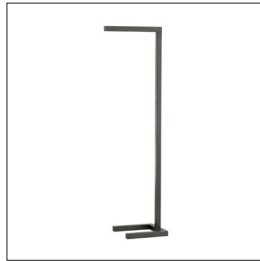

ARTERIOS

SALFORD FLOOR LAMP

79810
 H: 52 IN, W: 15 IN, D: 10 IN
 Bronze
 Contract Suitable As Is

Sleek and simple in form and aesthetic this floor lamp exemplifies ultra-modern style. It's built of steel to give it clean lines perfectly angular joints and a shiny polish; the completely linear frame allows it to tuck neatly into a reading chair or sofa to reduce its footprint in the room. An LED strip is nicely concealed into the frame. To give the modern look a bit of a twist it is entirely finished in bronze. Fitted with a full range dimmer on a black cord.

APPEARANCE

Material	Steel
Finish	Bronze
Top Coat/Sealant	false
Finial Description	N/A
Finial Dimension	N/A

DIMENSIONS

Foot Print	W: 15 IN, D: 10 IN
Harp	N/A IN

WIRING

Rating	Indoor Only
LED Color Temp	2700K
LED CRI	80
LED Compatible Dimmer	TRIAC Dimmer
LED Lumens	1150
Tilt Test	10 Degrees - AU
Cord	12 FT, Side of Lamp Body, SPT-2, Taupe Fabric
Socket	1, Black, Integrated LED
Switch	Full Range Dimmer, On Line- Foot Switch
Maximum Watt	12
LED Lifespan	20,000