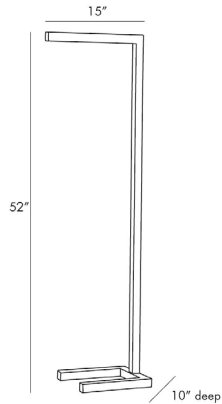

ARTERIOS

SALFORD FLOOR LAMP

79810
 H: 52 IN, W: 15 IN, D: 10 IN
 Bronze
 Contract Suitable As Is

Sleek and simple in form and aesthetic this floor lamp exemplifies ultra-modern style. It's built of steel to give it clean lines perfectly angular joints and a shiny polish; the completely linear frame allows it to tuck neatly into a reading chair or sofa to reduce its footprint in the room. An LED strip is nicely concealed into the frame. To give the modern look a bit of a twist it is entirely finished in bronze. Fitted with a full range dimmer on a black cord.

APPEARANCE

Material	Steel
Finish	Bronze
Top Coat/Sealant	false
Finial Description	N/A
Finial Dimension	N/A

DIMENSIONS

Foot Print	W: 15 IN, D: 10 IN
Harp	N/A IN

WIRING

Rating	Indoor Only
LED Color Temp	2700K
LED CRI	80
LED Compatible Dimmer	TRIAC Dimmer
LED Lumens	1150
Tilt Test	10 Degrees - AU
Cord	12 FT, Side of Lamp Body, SPT-2, Taupe Fabric
Socket	1, Black, Integrated LED
Switch	Full Range Dimmer, On Line- Foot Switch
Maximum Watt	12
LED Lifespan	20,000

CERTIFICATIONS

Certifications	Mexico United States, Canada
----------------	---------------------------------

COMPLIANCY

UL/ETL	Yes
RoHS	true

SHIPPING

Product Weight	16 LBS
Gross Weight 1	24.25 LBS
Gross Weight 2	3 LBS
Shipping Box 1	H: 18 IN, L: 55.5 IN, W: 13 IN
Shipping Box 2	H: 0 IN, L: 0 IN, W: 0 IN