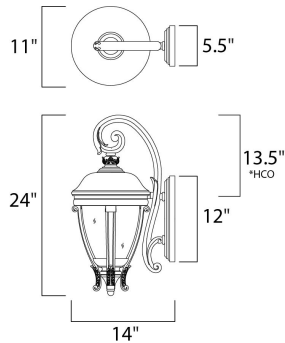

PRODUCT DESCRIPTION

Maxim Lighting's Camden VX Collection is made with Vivex, a material twice the strength of resin, is non-corrosive, UV resistant and backed with a 5-Year Limited Warranty. Camden VX is available in our Black or Golden Bronze finish and our Water Glass.

MEASUREMENTS

DIMENSION : 11" W x 24" H x 14" Ext
BACK PLATE : 5.5" W x 12" H x 13.5" HCO
HANGING WEIGHT : 9.81 lb

LAMPING

INPUT VOLTAGE : 120V
LUMENS : 0 Rated
BULB : 3 x 40W Incandescent E12 Candelabra , 120W Total
BULB INCLUDED : (Not Included)
DIMMABLE : Yes

FINISHES OPTION

- Black
- Golden Bronze

GLASS

Water Glass WG

MATERIAL

Vivex Resin Composite, Glass

RATINGS

cETLus
Wet Location

ADDITIONAL

RATED LIFE 1500 Hours
OPERATING TEMPERATURE:
-20°C (-4°F), 40°C (104°F)

Always consult a qualified electrician before installing any lighting product.