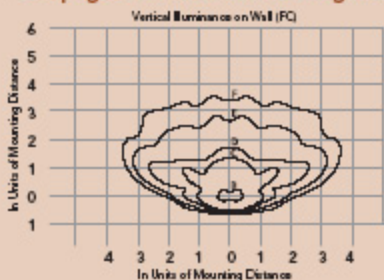

15656, 15657, 15658 – Stems

15649 – Stem Coupler

Vertical Illuminance (FC)

Mounting Distance from Surface	A	B	C	D	E	F
3'	13.89	8.33	2.78	1.39	.28	.14
4'	7.81	4.69	1.56	.78	.16	.08
5'	5	3	1	.5	.1	.05
6'	3.47	2.08	.69	.35	.07	.03
7'	2.55	1.53	.51	.26	.05	.03
8'	1.95	1.17	.39	.2	.04	.02
9'	1.54	.93	.31	.15	.03	.02
10'	1.25	.75	.25	.13	.03	.01

Aluminum only light bulb conversion:
75W, T4 B4PIN, FCX1.54

*See pages 119–121 for more light bulb options.

U.S. Patent Pending