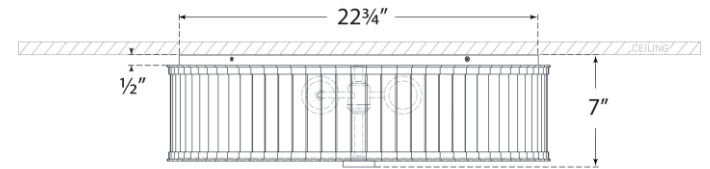

TEAR SHEET

Kean 24" Flush Mount

Item # CHC 4927PN-CG

Designer: Chapman & Myers

Height: 7"

Width: 24.25"

Canopy: 23" Round

Finishes: HAB, PN

Trim Options: CG

Socket: 6 - E26 Keyless

Wattage: 6 - 15 LED A19

Weight: 45 Pounds

Note: UL Only

Side View

Bottom View