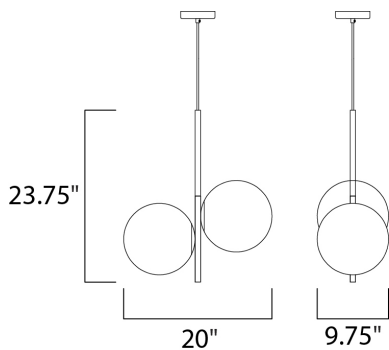

MEASUREMENTS

DIMENSION : 20" L x 9.75" W x 23.75" H
 MAX OAH : 30" OAH
 CANOPY : 4.72" W x 1" H x 4.72" L
 HANGING WEIGHT : 6.17 lb

LAMPING

INPUT VOLTAGE : 120V
 LUMENS : 0 Rated
 BULB : 2 x 60W Incandescent E26 Medium , 120W Total
 BULB INCLUDED : (Not Included)
 DIMMABLE : Yes