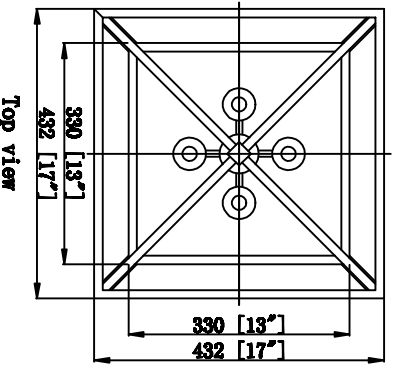

**Finish:**  
**Colorway 1: Vintage Gold**  
**Colorway 2: Vintage Silver**  
**Colorway 3: Black**  
**Type of Bulb: E12**  
**Number of Bulb: 4PCS**

FACTORY	20
ITEM NO.	LD6008D17
DRAFTER	
DATE	2017.04.11

Model#:	LD6008D17	Chain/Rod/Cord Included (INCD)	60°
Number of Tiers:	1	Chain/Rod/Cord Finish:	Vintage Gold/Vintage Silver/Black
Fixture Material:	Metal	Chain/Rod/Cord Finish#:	CHAIN/P/G/CHAIN/D/P/S /CHAIN/D/P/K
Shades Included:	NO	Wire Included (INCD):	78.7°
Shade Material:	N/A	Wire color:	Gold/Clear/Black
Shade Color:	N/A	Assembly required	No
Shade Shape:	N/A	Light Bulbs:	4
Shade Height:	N/A	Bulb Type:	E12
Shade Width:	N/A	Bulb Wattage:	40W
Shade Length:	N/A	Max Wattage:	160W
Hanging Device:	CHAIN	Voltage:	110-125V
Adjustable:	Yes	Finish:	Vintage Gold/Vintage Silver/Black
Maximum Hanging Height:	33.5"	Hardware Finish:	Vintage Gold/Vintage Silver/Black
Hardware Hanging Height:	86.6"	Hardware Material:	Metal
Maximum Hanging Height:	86.6"	Crystal Trim:	N/A
Length (In.)	17"	Crystal Color:	N/A
Width / Diameter (In.)	17"	UL & ULc Standard:	Yes
Height (In.)	24.25"	Product Weight:	9.2
Inside Fixture Length (In.)		Hanging Height (Down Only)	
Inside Fixture Wire/Diameter (In.)	7.75"	Hanging Height N/Crystal	
Inside Fixture Height (In.)	19.625"	Shipment type:	Small Parcel
Canopy:	Yes	Number of Boxes:	1
Canopy Height:	2"	Box 1 Length:	19
Canopy Width:	5.1"	Box 1 Width:	19
Canopy Length:		Box 1 Height:	25
		Box 2 Length:	12
		Box 2 Width:	
		Box 2 Height:	
		Box 2 Weight:	