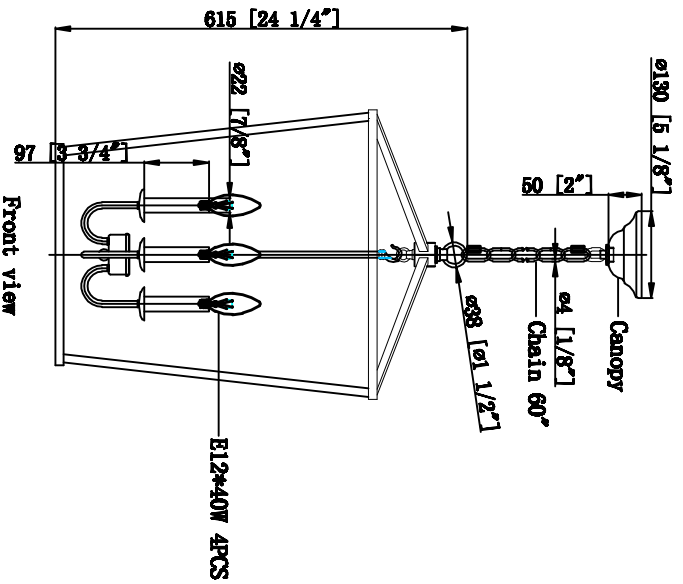

**Finish:**  
**Colorway 1: Vintage Gold**  
**Colorway 2: Vintage Silver**  
**Colorway 3: Black**  
**Type of Bulb: E12**  
**Number of Bulb: 4PCS**

FACTORY	20
ITEM NO.	LD6008D17
DRAFTER	
DATE	2017.04.11

Model#:	LD6008D17	Chain/Rod/Cord Included (INCD)	60°
Number of Tiers:	1	Chain/Rod/Cord Finish:	Vintage Gold/Vintage Silver/Black
Fixture Material:	Metal	Chain/Rod/Cord Finish#:	CHAIN/P/G/CHAIN/D/P/S /CHAIN/D/P/K
Shades Included:	NO	Wire Included (INCD):	78.7°
Shade Material:	N/A	Wire color:	Gold/Clear/Black
Shade Color:	N/A	Assembly required	No
Shade Shape:	N/A	Light Bulbs:	4
Shade Height:	N/A	Bulb Type:	E12
Shade Width:	N/A	Bulb Wattage:	40W
Shade Length:	N/A	Max Wattage:	160W
Hanging Device:	CHAIN	Voltage:	110-125V
Adjustable:	Yes	Finish:	Vintage Gold/Vintage Silver/Black
Maximum Hanging Height:	33.5"	Hardware Finish:	Vintage Gold/Vintage Silver/Black
Hardware Hanging Height:	86.6"	Hardware Material:	Metal
Maximum Hanging Height:	86.6"	Crystal Trim:	N/A
Length (In.)	17"	Crystal Color:	N/A
Width / Diameter (In.)	17"	UL & ULc Standard:	Yes
Height (In.)	24.25"	Product Weight:	9.2
Inside Fixture Length (In.)		Hanging Height (Down Only)	
Inside Fixture Wire/Diameter (In.)	7.75"	Hanging Height N/Crystal	
Inside Fixture Height (In.)	19.625"	Shipment type:	Small Parcel
Canopy:	Yes	Number of Boxes:	1
Canopy Height:	2"	Box 1 Length:	19
Canopy Width:	5.1"	Box 1 Width:	19
Canopy Length:		Box 1 Height:	25
		Box 2 Length:	12
		Box 2 Width:	
		Box 2 Height:	
		Box 2 Weight:	