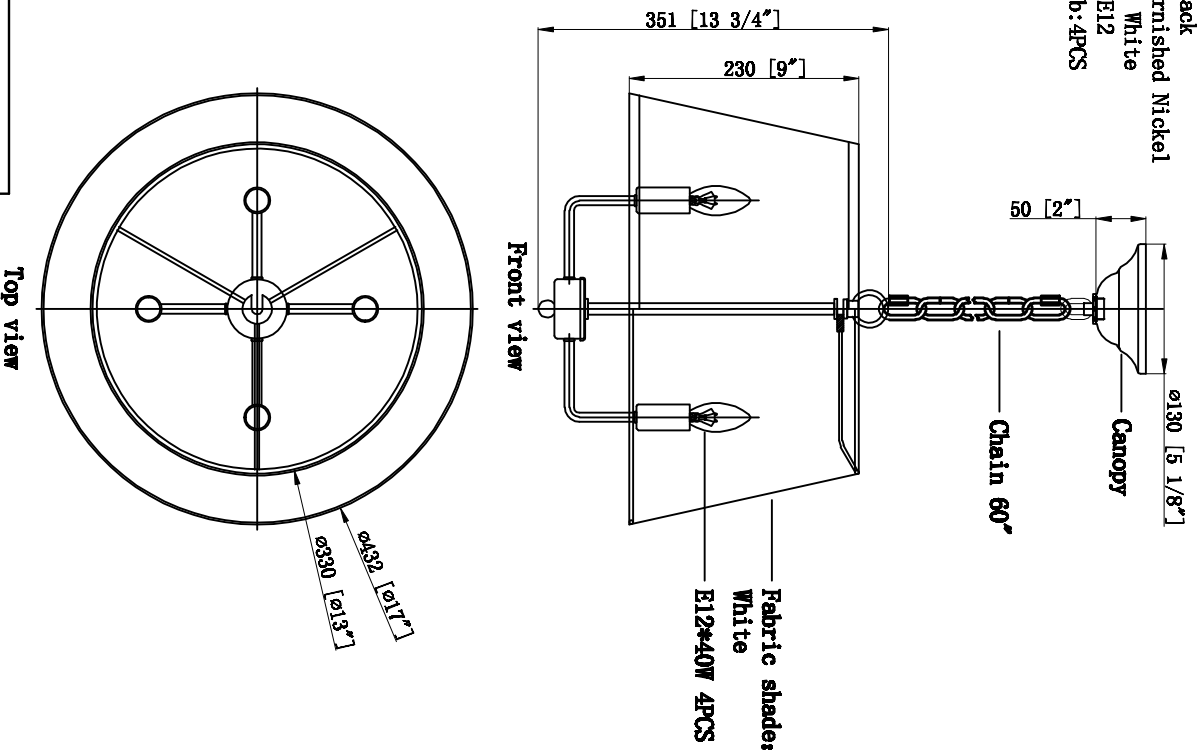

Finish:  
 Colorway 1:Gold  
 Colorway 2:Black  
 Colorway 3:Burnished Nickel  
 Fabric shade: White  
 Type of Bulb:E12  
 Number of Bulb:4PCS

FACTORY	20
ITEM NO.	LD6009D17
DRAFTER	
DATE	2017.04.11

Model#:	LD6009D17	Chain/Rod/Cord Included (INCD)	60"
Number of Tiers:	1	Chain/Rod/Cord Finish:	Gold/Black/Burnished Nickel
Fixture Material:	Metal & Fabric	Chain/Rod/Cord finish:	CHALIN04PBG/CHALIN04PRK/CHALIN04PBN
Shades Included:	Yes	Wire Included (INWI):	78.7"
Shade Material:	Fabric	Wire color:	Gold/Black/Clear
Shade Color:	White	Assembly required	No
Shade Shape:	Irregular	Light Bulbs:	4
Shade Height:	9	Bulb Type:	E12
Shade Width:	17	Bulb Wattage:	40W
Shade Length:	N/A	Max Wattage:	160W
Mounting Device:	CHAIN	Voltage:	110-125V
Adjustable:	Yes	Finish:	Gold/Black/Burnished Nickel
Maximum Hanging Height:	23.1'	Hardware Finish:	Gold/Black/Burnished Nickel
Minimum Hanging Height:	76.2'	Hardware Material:	Metal
Length (In.)	17"	Crystal Trim:	N/A
Width / Diameter (In.)	13.75"	Crystal Color:	N/A
Height (In.)	9.625"	UL & ULc Standard:	Yes
Inside Fixture Length (In.)	11.75"	Product Weight:	3.5
Inside Fixture Width/Diameter(In.)	9.625"	Hanging Bulb (Green Only)	
Inside Fixture Height (In.)	Yes	Hanging Bulb v/Crystal	
Canopy:	Yes	Shipment type:	Small Parcel
Canopy Height:	2"	Number of Boxes:	1
Canopy Width:	5.1"	Box 1 Length:	18.5
Canopy Length:		Box 1 Width:	18.5
		Box 1 Height:	14
		Box 2 Length:	7
		Box 2 Width:	
		Box 2 Height:	
		Box 2 Weight:	