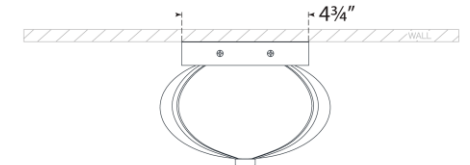

TEAR SHEET

Fondant 13" Linear Bath Sconce

Item # CD 2005PN-WG

Designer: Champalimaud

Height: 13.5"

Width: 6.5"

Extension: 4.5"

Backplate: 4.75" x 10.75" Rectangle

Finishes: GM, PN, SB

Glass Options: WG

Socket: Dedicated LED

Wattage: 12w (1400lm)

Weight: 5 Pounds

Top View

Side View

Front View