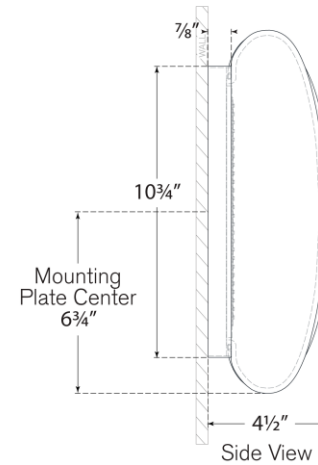

TEAR SHEET

Fondant 13" Linear Bath Sconce

Item # CD 2005PN-WG

Designer: Champalimaud

Height: 13.5"

Width: 6.5"

Extension: 4.5"

Backplate: 4.75" x 10.75" Rectangle

Finishes: GM, PN, SB

Glass Options: WG

Socket: Dedicated LED

Wattage: 12w (1400lm)

Weight: 5 Pounds

Top View

Side View

Front View