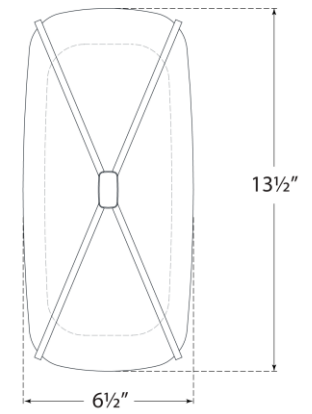

TEAR SHEET

Fondant 13" Linear Bath Sconce

Item # CD 2005PN-WG

Designer: Champalimaud

Height: 13.5"

Width: 6.5"

Extension: 4.5"

Backplate: 4.75" x 10.75" Rectangle

Finishes: GM, PN, SB

Glass Options: WG

Socket: Dedicated LED

Wattage: 12w (1400lm)

Weight: 5 Pounds

Top View

Side View

Front View