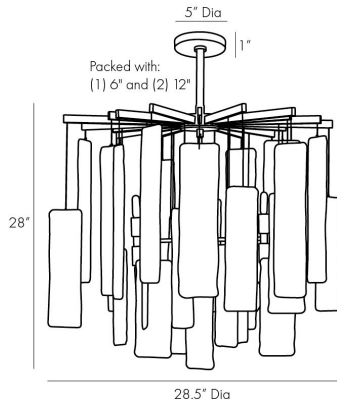

ARTERIOS

HARRIET CHANDELIER

89480
 H: 36 IN, Dia: 28.50 IN
 Antique Brass, Frosted Glass
 Contract Suitable As Is

The Harriet boasts a look that is overtly organic while remaining completely contemporary. A sleek and slender antique brass steel foundation presents frosted glass plates that hang in a tiered fashion, each gently obscuring and filtering the light from eight brilliant bulbs. This detail adds a touch of whimsy to the Harriet's modern form. We envision this piece spotlighting a modish dining table or kitchen island. Finish will vary. Additional pipe available (PIPE-222). Damp rated, though limited outdoor conditions may affect finish. Damp-rated, although limited covered outdoor areas may affect finish.

APPEARANCE

Material	Glass, Steel
Finish	Antique Brass, Frosted
Finish Will Vary	true
Top Coat/Sealant	false

DIMENSIONS

Chandelier	H: 28 IN, Dia: 28.50 IN
Minimum Hanging Height	36 IN
Maximum Hanging Height	60 IN
Canopy	H: 1 IN, Dia: 5.00 IN

WIRING

Rating	Damp
Cord	10 FT, Clear/Silver, SVT
Socket	8, Type B - E12
Maximum Watt	60
Voltage	110-120 V

CERTIFICATIONS

Certifications	Mexico Australia, European Union, United Arab Emirates, United States, Canada
----------------	--

COMPLIANCY

UL/ETL	Yes
CB	Yes
RoHS	true

SHIPPING

Product Weight	46.75 LBS
Gross Weight 1	54.46 LBS
Gross Weight 2	0 LBS
Shipping Box 1	H: 30.3 IN, L: 27.2 IN, W: 11.5 IN
Shipping Box 2	H: 0 IN, L: 0 IN, W: 0 IN