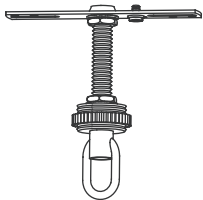

PACKAGE CONTENTS

A Fixture Loop Assembly x 1

B Fixture Body x 1

MOUNTING HARDWARE

AA Crossbar Assembly x 1

BB Wire Connector x 3

CC Outlet Box Screw x 2

DD Ceiling Canopy x 1

EE Quick Link x 2

FF Fixture Chain x 1

INSTALLATION

1 Install Fixture Loop Assembly

2 Install Crossbar Assembly

3 Install Fixture Chain

OPTIONAL: Adjust Chain as desired, using pliers and soft cloth (neither included).