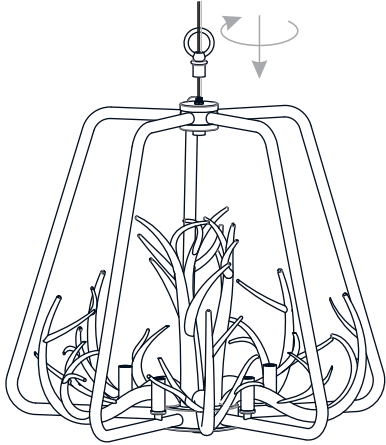

PACKAGE CONTENTS

A Fixture Loop Assembly x 1

B Fixture Body x 1

MOUNTING HARDWARE

AA Crossbar Assembly x 1

BB Wire Connector x 3

CC Outlet Box Screw x 2

DD Ceiling Canopy x 1

EE Quick Link x 2

FF Fixture Chain x 1

INSTALLATION

1 Install Fixture Loop Assembly

2 Install Crossbar Assembly

3 Install Fixture Chain

OPTIONAL: Adjust Chain as desired, using pliers and soft cloth (neither included).