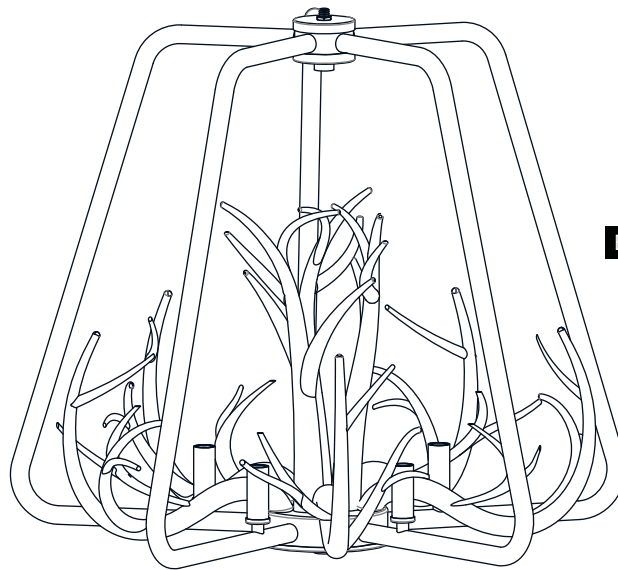

PACKAGE CONTENTS

A Fixture Loop Assembly x 1

B Fixture Body x 1

MOUNTING HARDWARE

AA Crossbar Assembly x 1

BB Wire Connector x 3

CC Outlet Box Screw x 2

DD Ceiling Canopy x 1

EE Quick Link x 2

FF Fixture Chain x 1

INSTALLATION

1 Install Fixture Loop Assembly

2 Install Crossbar Assembly

3 Install Fixture Chain

OPTIONAL: Adjust Chain as desired, using pliers and soft cloth (neither included).