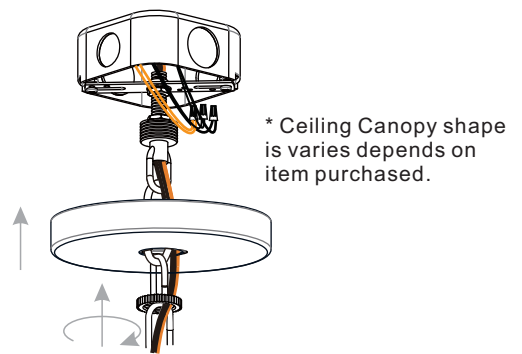

4 Pull Supply Wires

Pull the supply wires with ground wire through the chain alternate links.

5 Wiring

6 Install Ceiling Canopy

7 Install Bulbs

Install five correct bulbs referring to fixture markings and/or labels for maximum wattage.

Recommended Bulb Type (not included):

BULB BASE TYPE
Candelabra (E12)

BULB SHAPE
TYPE B

Your installation is now complete! Restore electricity and save this sheet for future reference.