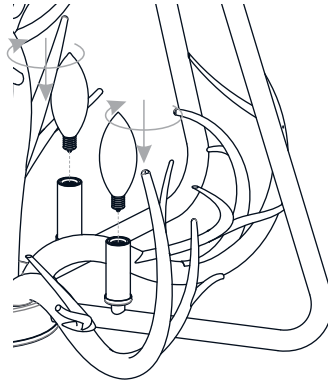

PACKAGE CONTENTS

A Fixture Loop Assembly x 1

B Fixture Body x 1

MOUNTING HARDWARE

AA Crossbar Assembly x 1

BB Wire Connector x 3

CC Outlet Box Screw x 2

DD Ceiling Canopy x 1

EE Quick Link x 2

FF Fixture Chain x 1

INSTALLATION

1 Install Fixture Loop Assembly

2 Install Crossbar Assembly

3 Install Fixture Chain

OPTIONAL: Adjust Chain as desired, using pliers and soft cloth (neither included).

4 Pull Supply Wires

Pull the supply wires with ground wire through the chain alternate links.

5 Wiring

6 Install Ceiling Canopy

7 Install Bulbs

Install five correct bulbs referring to fixture markings and/or labels for maximum wattage.

Recommended Bulb Type (not included):

BULB BASE TYPE
Candelabra (E12)

BULB SHAPE
TYPE B

Your installation is now complete! Restore electricity and save this sheet for future reference.