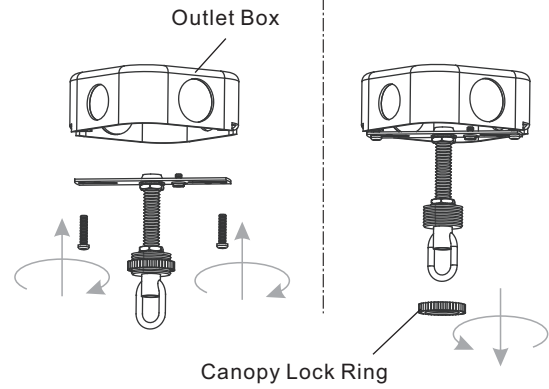

PACKAGE CONTENTS

A Fixture Loop Assembly x 1

B Fixture Body x 1

MOUNTING HARDWARE

AA Crossbar Assembly x 1

BB Wire Connector x 3

CC Outlet Box Screw x 2

DD Ceiling Canopy x 1

EE Quick Link x 2

FF Fixture Chain x 1

INSTALLATION

1 Install Fixture Loop Assembly

2 Install Crossbar Assembly

3 Install Fixture Chain

OPTIONAL: Adjust Chain as desired, using pliers and soft cloth (neither included).