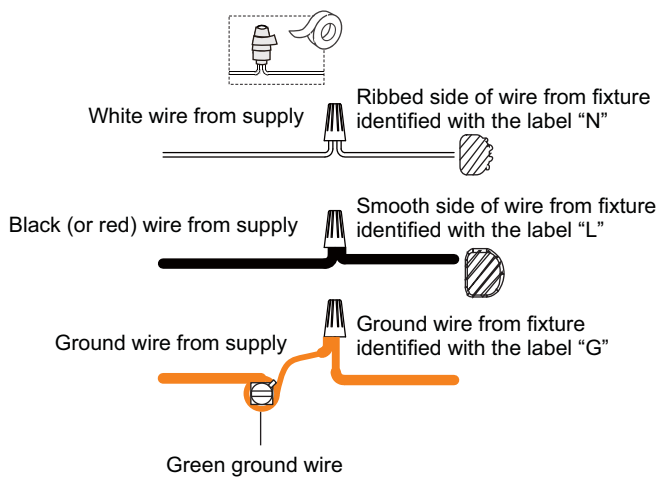

EE Quick Link x 2

FF Fixture Chain x 1

INSTALLATION

1 Install Fixture Loop Assembly

2 Install Crossbar Assembly

3 Install Fixture Chain

OPTIONAL: Adjust Chain as desired, using pliers and soft cloth (neither included).

Suggested chain length for Ceiling height:
8 feet ceiling: use 6 links of chain and 2 quick links
9 feet ceiling: use 16 links of chain and 2 quick links
10 feet ceiling: use 26 links of chain and 2 quick links.

4 Pull Supply Wires

Pull the supply wires with ground wire through the chain alternate links.

5 Wiring

6 Install Ceiling Canopy

7 Install Bulbs

Install five correct bulbs referring to fixture markings and/or labels for maximum wattage.