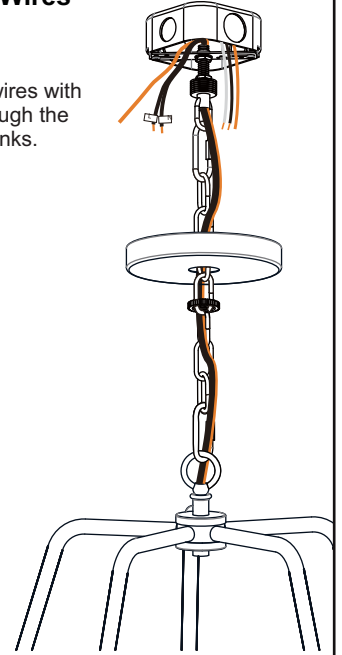

PACKAGE CONTENTS

A Fixture Loop Assembly x 1

B Fixture Body x 1

MOUNTING HARDWARE

AA Crossbar Assembly x 1

BB Wire Connector x 3

CC Outlet Box Screw x 2

DD Ceiling Canopy x 1

EE Quick Link x 2

FF Fixture Chain x 1

INSTALLATION

1 Install Fixture Loop Assembly

2 Install Crossbar Assembly

3 Install Fixture Chain

OPTIONAL: Adjust Chain as desired, using pliers and soft cloth (neither included).

4 Pull Supply Wires

Pull the supply wires with ground wire through the chain alternate links.

5 Wiring

6 Install Ceiling Canopy

7 Install Bulbs

Install five correct bulbs referring to fixture markings and/or labels for maximum wattage.