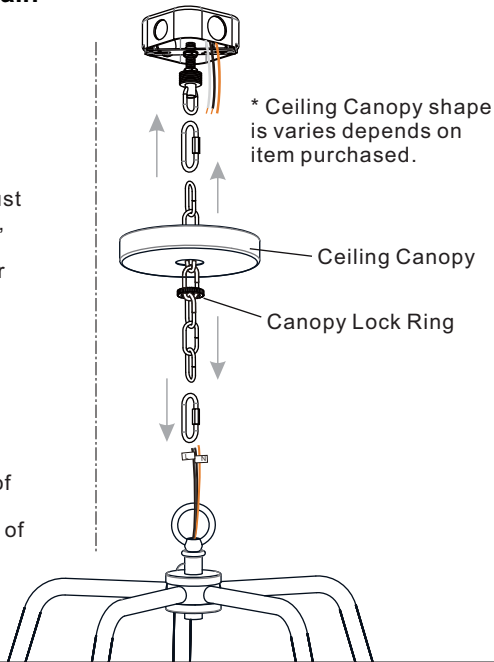

PACKAGE CONTENTS

A Fixture Loop Assembly x 1

B Fixture Body x 1

MOUNTING HARDWARE

AA Crossbar Assembly x 1

BB Wire Connector x 3

CC Outlet Box Screw x 2

DD Ceiling Canopy x 1

EE Quick Link x 2

FF Fixture Chain x 1

INSTALLATION

1 Install Fixture Loop Assembly

2 Install Crossbar Assembly

3 Install Fixture Chain

OPTIONAL: Adjust Chain as desired, using pliers and soft cloth (neither included).

Suggested chain length for Ceiling height:
8 feet ceiling: use 6 links of chain and 2 quick links
9 feet ceiling: use 16 links of chain and 2 quick links
10 feet ceiling: use 26 links of chain and 2 quick links.

4 Pull Supply Wires

Pull the supply wires with ground wire through the chain alternate links.

5 Wiring

6 Install Ceiling Canopy

7 Install Bulbs

Install five correct bulbs referring to fixture markings and/or labels for maximum wattage.