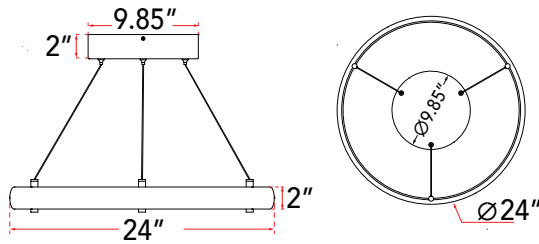

ABRA MODEL **10007PN-TS**

Small Ring Pendant

FAMILY NAME **Sling**

UPC **00858083007856**

FIXTURE MATERIAL				FIXTURE DIMENSIONS IN INCHES										
Frame Material	Finishes Available	Diffuser Type	Diffuser Finish	Diameter	Height	o.a.h	Width	Length	Ext	Weight	ADA	Location	Rating	Compliance
Aluminum	TS-Titanium Silver BZ-Bronze	Acrylic	White	24	2	12 to 120	0.5	12		16		Ceiling Mount only	Dry Location	cETL
LAMPING										Compatible Dimmers		Junction Box Type		SUPPLIED
Lamp Type	Lamp qty	Wattage	Max Wattage	Base	Kelvin	CRI	Initial Lumen's	Delivered Lumen's	Voltage	0-10v		Standard 4 x 4 Octagon Box		10ft Cable
LED	1	55w	55w	Solid State Module	3000k	90+	4675	3273 estimated	120v	SPECIAL NOTES				