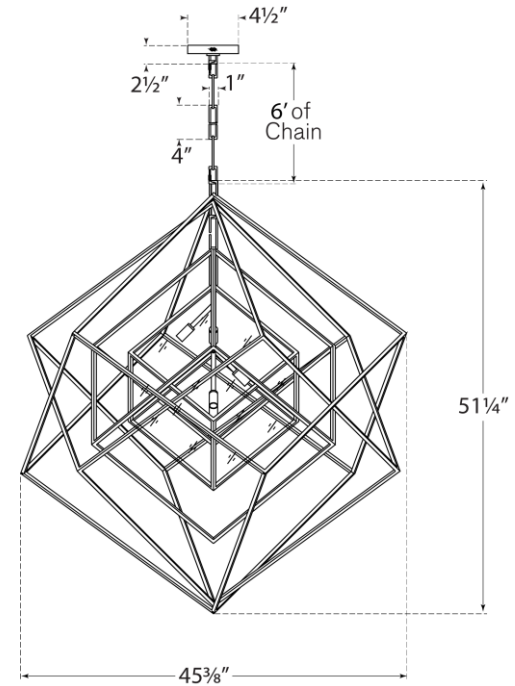

## Cubist Large Chandelier

Item # KW 5022G-CG

Designer: Kelly Wearstler

Fixture Height: 51.25"

Width: 45.25"

Canopy: 6" Square

Finishes: Al, G

Glass Options: CG

Socket: 5 - E12 Candelabra

Wattage: 5 - 60 B11

Weight: 45 Pounds

KW5022