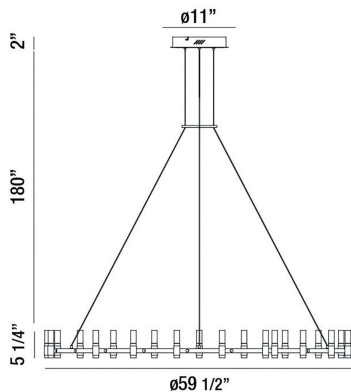

## ALBANY, 60" ROUND CHANDELIER

### PRODUCT DETAILS

No.	:	37045-012
Product Color	:	DEEP BLACK/BRASS
Product Material	:	METAL
Shade / Accent Material	:	ACRYLIC
Diameter	:	59.5"
Height	:	5.25"
Overall Height	:	187.25"
Weight	:	18.3lbs

### LIGHT SOURCE DETAILS

Light Source Type	:	INTEGRATED LED
Input Voltage	:	120V
Bulb Voltage	:	120V
Socket Type	:	LED
Total Wattage	:	96W
Total Lumen	:	3360lm
Kelvin	:	3000K
CRI	:	90
Dimmable	:	Yes

### TECHNICAL DETAILS

Hanging Support Type	:	WIRE
Hanging Support Length	:	180"
Canopy / Backplate Height	:	2"
Canopy / Backplate Dia.	:	11"
Location	:	DRY
Title 24	:	Yes