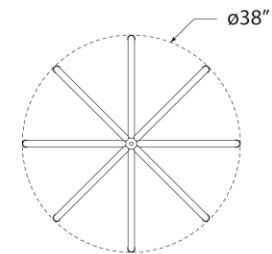

## Rousseau Medium Chandelier

Item # KW 5581AB-SG

Designer: Kelly Wearstler

O/A Height: 72.5"

Fixture Height: 32"

Min. Custom Height: 41.5"

Width: 38"

Canopy: 5" Round

Finishes: AB, BZ, PN

Glass Options: EC, SG

Socket: Dedicated LED

Wattage: 35w (2800lm)

Weight: 39 Pounds

Note: Custom Height Available

Bottom View

Front View