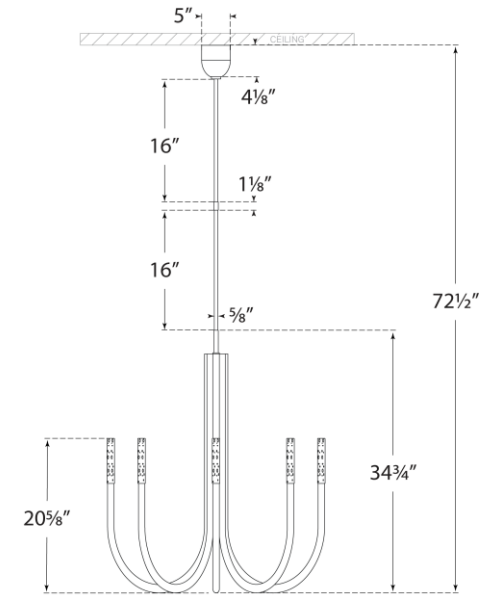

## Rousseau Medium Chandelier

Item # KW 5581AB-SG

Designer: Kelly Wearstler

O/A Height: 72.5"

Fixture Height: 32"

Min. Custom Height: 41.5"

Width: 38"

Canopy: 5" Round

Finishes: AB, BZ, PN

Glass Options: EC, SG

Socket: Dedicated LED

Wattage: 35w (2800lm)

Weight: 39 Pounds

Note: Custom Height Available

Bottom View

Front View