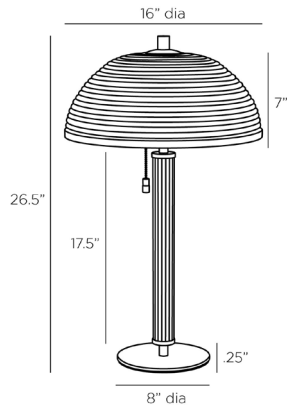

ARTERIOS

ANNETTE LAMP

PTC21
 H: 26.5 IN, Dia: 16.00 IN
 Natural, Rattan

A dome shade and base of rattan gives this lamp a hint of coastal charm. Juxtaposed with trim and base of antique brass, the Annette offers the perfect blend of the natural and modern worlds. A pull chain finished in antique brass adds a whimsical accent. Taupe cloth cord and on/off pull chain. Finish will vary.

APPEARANCE

Material	Rattan, Steel
Finish	Antique Brass, Natural
Finish Will Vary	true
Top Coat/Sealant	true
Finial Description	Antique Brass Cylinder
Finial Dimension	1"x1" Cylinder

DIMENSIONS

Shade	Dia: 16.00 IN, Side: 7 IN
Body	H: 17.5 IN, Dia: 2.00 IN
Base	H: 0.25 IN, Dia: 8.00 IN
Neck	H: 2 IN, Dia: 1.00 IN
Foot Print	Dia: 8.00 IN
Harp	N/A IN

WIRING

Rating	Indoor Only
Tilt Test	10 Degrees - AU
Cord	10 FT, Back of Lamp Base, Taupe Fabric
Socket	2, Antique Brass, Type A - E26
Switch	At Socket, On/Off Pull Chain
Maximum Watt	60
Voltage	110-120 V