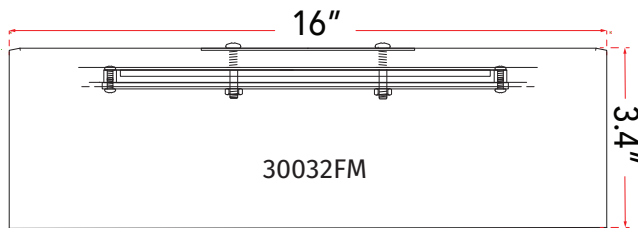

ABRA MODEL **30032FM-BN**

16" Metal Cylinder and Frosted Glass Flushmount with High Output Dimmable LED

FAMILY NAME **Bongo**

UPC **00858083007603**

FIXTURE MATERIAL				FIXTURE DIMENSIONS IN INCHES										
Frame Material	Finishes Available	Diffuser Type	Diffuser Finish	Diameter	Height	o.a.h	Width	Length	Ext	Weight	ADA	Location	Rating	Compliance
Metal	BN-Brushed Nickel	Glass	Frosted	16	3.4	3.4				10		Ceiling Mount only	Damp Location	cETLus T-24
LAMPING										Compatible Dimmers		Junction Box Type		SUPPLIED
Lamp Type	Lamp qty	Wattage	Max Wattage	Base	Kelvin	CRI	Initial Lumen's	Delivered Lumen's	Voltage			Standard 4 x 4 Octagon Box		
LED	1	29w	29w	Solid State Module	3000k	90+	2465	1726 estimated	120v					
SPECIAL NOTES														