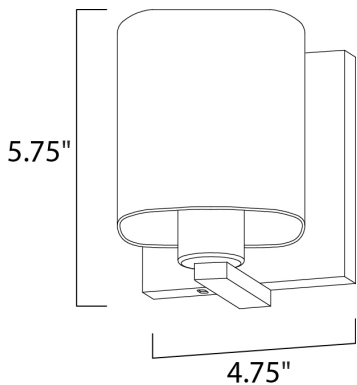

PRODUCT DESCRIPTION

Satin White bands of cased glass wrap around each lamp creating a soft ribbon of light. Back plates finished in Polished Chrome or Satin Nickel complement the majority of bath fittings.

MEASUREMENTS

DIMENSION : 4.75" W x 5.75" H x 5.5" Ext
 BACK PLATE : 4.75" W x 5.5" H x 2.75" HCO
 HANGING WEIGHT : 1.5 lb

LAMPING

INPUT VOLTAGE : 120V
 LUMENS : 0 Rated
 BULB : 1 x 60W Incandescent E26 Medium , 60W Total
 BULB INCLUDED : (Not Included)
 DIMMABLE : Yes