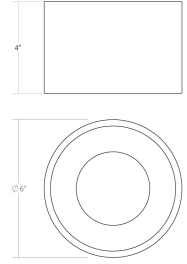

Project:

Ilios LED Surface Mount Spec Sheet

SKU: 3733.03 Learn more at:
<https://sonnemanlight.com/ilios-led-surface-mount>

Description: Set within a crisp round drum, the soft curvature of the interior surface reflects the luminance of a shallow dome diffuser. The result is a glow of unified radiance from within the volume, which delivers brightness with a soft ambiance within a space.

Type #:

Dimensions

Height: 4"
Diameter: 6"
Canopy/Backplate/Base: 6"
Size: 6"

Electrical Specs

Bulb(s) Included?: Yes
Bulb 1 Type: Integral LED
Bulb Quantity: 1
Input Voltage: 120VAC
Wattage: 9
Initial Lumens: 950
Delivered Lumens: 760
Color Temperature: 3000K
CRI: 90
Power Supply Type: Driver
Power Supply Quantity: 1
Power Supply Location: Fixture
Dimming Type: TRIAC/ELV
Bulb Max Wattage: 9

Installation

Installation: Licensed electrician required

Shipping

Carton 1 L x W x H: 8" X 8" X 7"
Carton 1 Gross Weight: 2 LBS
Fixture Weight: 2

Shade

Shade 1 Material: Frosted Acrylic

Available Finishes

Available Finishes: Dove Gray (.18), Satin White (.03)