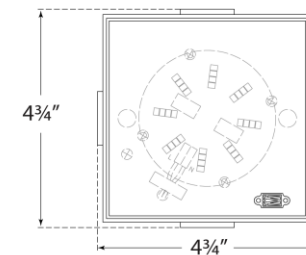

## Covet 4.75\"/>

Item # KW 4112PN-ALB

Designer: Kelly Wearstler

Height: 4.5\"/>

Width: 4.75\"/>

Canopy: 4.5\"/>

Finishes: AB, BZ, PN

Shade Treatments: ALB

Socket: Dedicated LED

Wattage: 15w (1300lm)

Weight: 4 Pounds

Side View

Top View