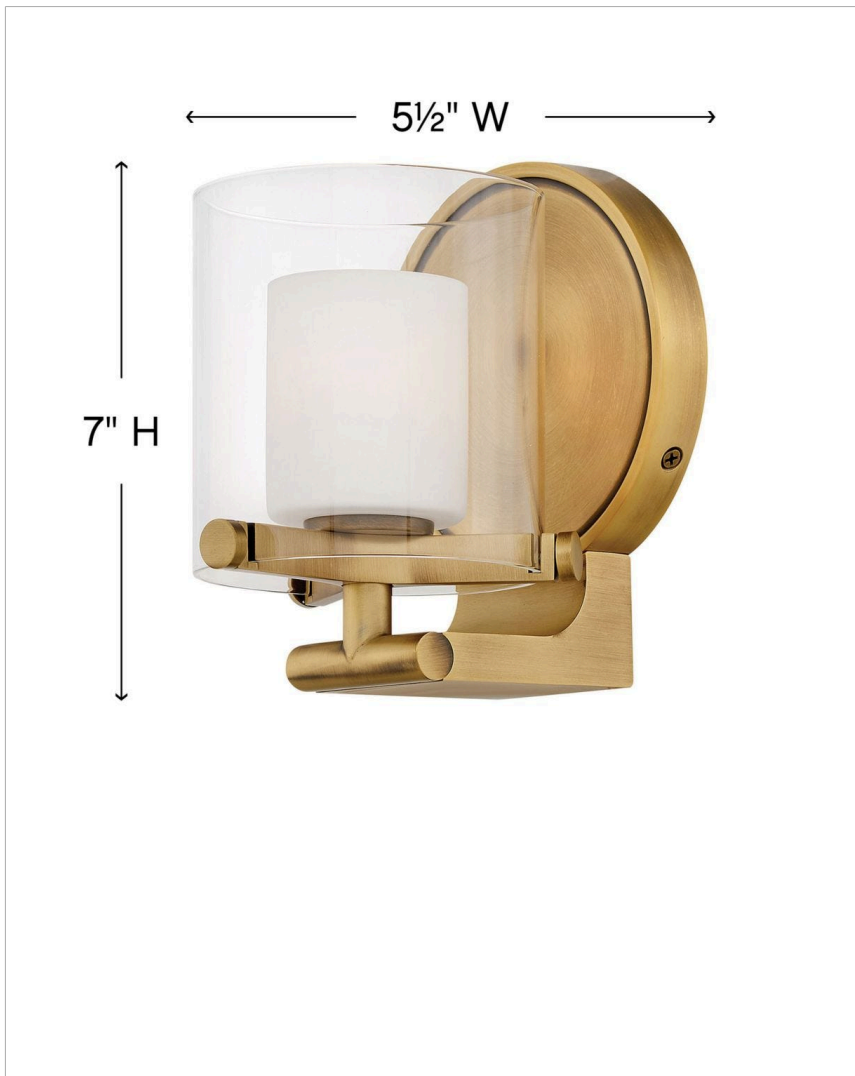

RIXON

5490HB

SINGLE LIGHT VANITY

Spanning a variety of styles, Rixon adds a unique flair to any bathroom space. Uniting industrial, mid-century modern and traditional elements, Rixon boldly merges elegant double-glass shades, decorative knobs and robust cast arms for a sleek, stylish statement.

DETAILS	
FINISH:	Heritage Brass
MATERIAL:	Steel
GLASS:	Clear & Etched Opal
DIMMABLE:	No

DIMENSIONS	
WIDTH:	5.5"
HEIGHT:	7"
WEIGHT:	3lb
BACK PLATE:	5.5" Dia.
EXTENSION:	6.3"
TOP TO OUTLET:	2.75"

LIGHT SOURCE	
LIGHT SOURCE:	LED Lamp, Socket
WATTAGE:	1-5w G9 LED, 60w Equiv. or 1-60w G-9
VOLTAGE:	120v

SHIPPING	
CARTON LENGTH:	19
CARTON WIDTH:	8.5
CARTON HEIGHT:	10.5
CARTON WEIGHT:	4.5

PRODUCT DETAILS:

- Mounting hardware is hidden on the backplate to ensure a clean silhouette
- This fixture must be installed with shades/glass facing up toward the ceiling.
- Suitable for use in damp locations as defined by NEC and CEC. Meets United States UL Underwriters Laboratories & CSA Canadian Standards Association Product Safety Standards
- Distinctive mid-century modern elements merge with sleek and timeless forms for a vintage vibe with modern flair
- Classic gleaming light brass finish