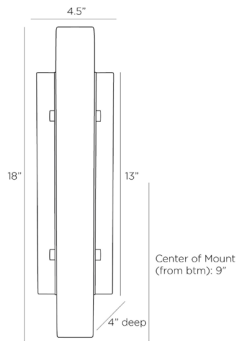

ARTERIOS

VELASCO SCONCE

DWC13
H: 18 IN, W: 4.5 IN, D: 4 IN
White Alabaster
Contract Suitable As Is

With a distinctive Deco influence, our Velasco sconce is updated in a modern, streamlined design. The wall light is crafted in a narrow column of luxurious white alabaster affixed to a rectangular backplate of antique-brass iron, which grips the LED diffuser on each side. Finish will vary. Damp-rated, although limited covered outdoor conditions may affect finish.

APPEARANCE

Material	Alabaster, Iron
Finish	Antique Brass
Finish Will Vary	true
Top Coat/Sealant	true

DIMENSIONS

Center Of Mount From Btm	9 IN
Backplate	H: 13 IN, W: 4.5 IN
Mount	H: 12.5 IN, W: 4 IN

WIRING