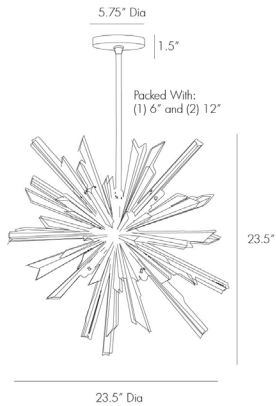

ARTERIOS

WALDORF SMALL CHANDELIER

89027
H: 29 IN, Dia: 23.50 IN
Antique Brass
Contract Suitable As Is

Depth and scale are transformative features in this eight-light chandelier. Angular steel shards in varying sizes extend from the center, creating a vibrant form finished in antique brass. Clear glass rods are interspersed throughout, adding a nice contrast from the metal. Available in a larger size or vintage silver finish. Additional pipe available (PIPE-101). Damp-rated, although limited covered outdoor conditions may affect finish.

APPEARANCE

Material	Glass, Steel
Material Type	Plated
Finish	Antique Brass, Clear
Top Coat/Sealant	true
Link	Welded

DIMENSIONS

Chandelier	H: 23.5 IN, Dia: 23.50 IN
Minimum Hanging Height	29 IN
Maximum Hanging Height	47 IN
Canopy	H: 1 IN, Dia: 5.75 IN

WIRING

Rating	Damp
Cord	10 FT, Clear/Silver, SVT
Socket	8, Type B=-E12 Other
Photographed Bulb	Small Clear Tubular Bulb
Maximum Watt	40
Voltage	110-120 V

CERTIFICATIONS

Certifications	Mexico European Union, United Arab Emirates, United States, Canada
----------------	---

REPLACEMENT PARTS

Replacement Part 1	PIPE-101
Replacement Part 1 Dim	(1) 6" and (1) 12" rods
Replacement Part 2	PIVOT-100
Replacement Part 2 Dim	1.5" x 1"

CONTRACT

Contract Suitable	true
-------------------	------