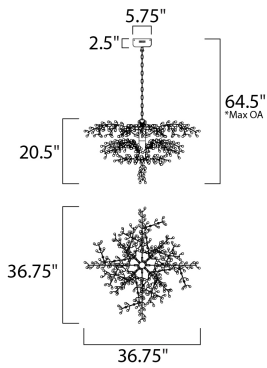

LAMPING

INPUT VOLTAGE : 110-130V
LUMENS : 880 Rated
BULB : 8 x 1.2W LED 12V G4 , 10W Total
BULB INCLUDED : (Included)
DIMMABLE : Electronic Low Voltage (ELV)
CRI : 80+ CRI
COLOR_TEMP : 3000K

*max overall height

Always consult a qualified electrician before installing any lighting product.