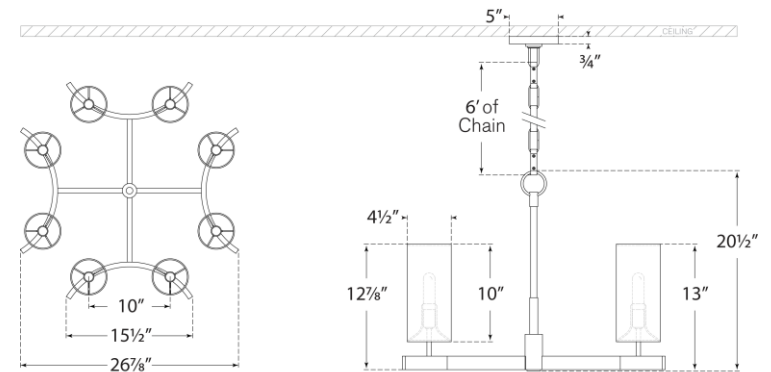

TEAR SHEET

Aimee Medium Chandelier

Item # SK 5550BZ/HAB-L

Designer: Suzanne Kasler

Height: 20.5"

Width: 26.75"

Canopy: 5" Round

Finishes: BZ/HAB, PN

Shade Treatments: L

Shade Details: 4.5" x 4.5" x 10"

Socket: 8 - E12 Candelabra

Wattage: 8 - 40 T6

Weight: 19 Pounds

Top View

Side View